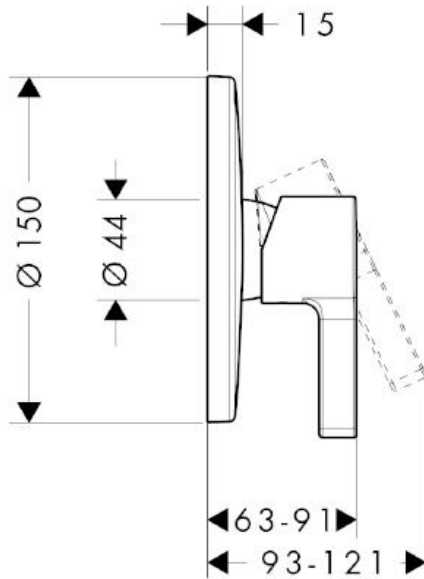

SPECIFICATION SHEET - fittings

BRAND:	hansgrohe	Product Photo:
ORIGIN:	Germany	
SERIES:	Metris S	
PRODUCT DESCRIPTION:	Finish set for wall concealed single lever shower mixer • matching basic set 01800180 • with round front plate Ø150mm • normal spray • flow rate: 20 l/min at 3 bars (45 psi) • flow pressure 1~5 bars (15~70 psi)	
MODEL No.	31665 000	
FINISH/COLOUR:	Chrome-plated	
DIMENSIONS:	front plate 155x155mm thickness from wall 121mm	
OPTIONAL MATCHING PARTS:	01800180 Basic concealed part for bath/shower mixer Shower set	

Technical Informations:

Optional concealed part 01800180 must be required, refer to related Specification Sheet

REMINDER:	Pipe flushing must be done before faucets are installed. Failure to do so voids the warranty.
	Do not use cleaners containing abrasive cleansers, ammonia, bleach, acids, waxes, alcohol, solvents or other products not recommended for chrome.
	All information is for reference only, installation shall always be based on the actual product delivered.