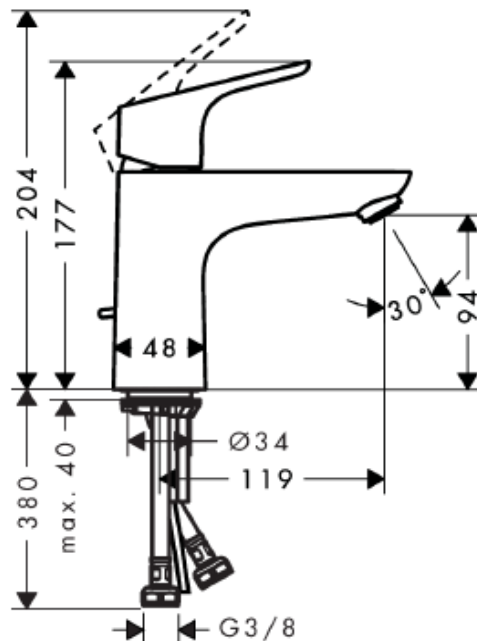

SPECIFICATION SHEET - fittings

BRAND:	hansgrohe	Product Photo:
ORIGIN:	Germany	
SERIES:	Focus E2	
PRODUCT DESCRIPTION:	Single lever basin mixer 100 • with pop-up waste set G 1 ¼" • ComfortZone 100 • normal spray • flow rate: 5 l/min at 3 bars (45 psi) • flow pressure 1~5 bars (15~70 psi)	
MODEL No.	31607 000	
FINISH/COLOUR:	Chrome-plated	
DIMENSIONS:	177mm height 119mm spout projection	
OPTIONAL MATCHING PARTS:	2x angle valve ½"x10mm (no nuts) 1x basin waste trap 1¼"	

Technical Informations: Suitable for continous flow water heater

REMINDER:	Pipe flushing must be done before faucets are installed. Failure to do so voids the warranty. Do not use cleaners containing abrasive cleansers, ammonia, bleach, acids, waxes, alcohol, solvents or other products not recommended for chrome. All information is for reference only, installation shall always be based on the actual product delivered.