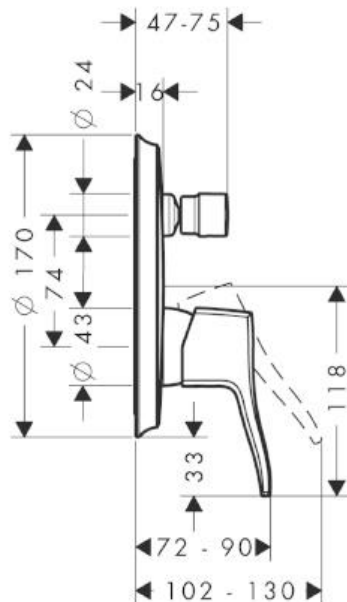

SPECIFICATION SHEET - fittings

BRAND:	hansgrohe	Product Photo:
ORIGIN:	Germany	
SERIES:	Metris Classic	
PRODUCT DESCRIPTION:	Finish set for wall concealed single lever bath/shower mixer • matching basic set 01800180 • with square front plate 155x155mm • normal spray • automatic diverter • flow rate: 20 l/min at 3 bars (45 psi) • flow pressure 1~5 bars (15~70 psi)	
MODEL No.	31485 000	
FINISH/COLOUR:	Chrome-plated	
DIMENSIONS:	front plate Ø150mm thickness from wall 102~130mm	
OPTIONAL MATCHING PARTS:	01800180 Basic concealed part for bath/shower mixer Shower set	

Technical Informations:

Optional concealed part 01800180 must be required, refer to related Specification Sheet

REMINDER:	Pipe flushing must be done before faucets are installed. Failure to do so voids the warranty.
	Do not use cleaners containing abrasive cleansers, ammonia, bleach, acids, waxes, alcohol, solvents or other products not recommended for chrome.
	All information is for reference only, installation shall always be based on the actual product delivered.