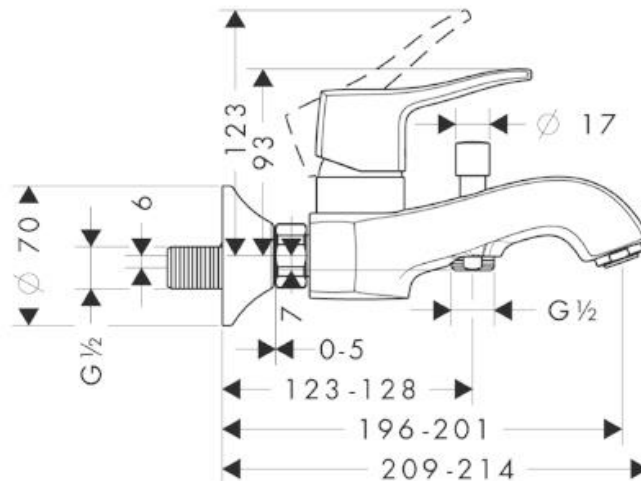

SPECIFICATION SHEET - fittings

BRAND:	hangrohe	Product Photo:
ORIGIN:	Germany	
SERIES:	Metris Classic	
PRODUCT DESCRIPTION:	Wall-mounted exposed single lever bath/shower mixer • centre distance 150±12mm • normal spray • automatic diverter • flow rate: 22 l/min at 3 bars (45 psi) • flow pressure 1~5 bars (15~70 psi)	
MODEL No.	31478 000	
FINISH/COLOUR:	Chrome-plated	
DIMENSIONS:	196~201mm spout projection	
OPTIONAL MATCHING PARTS:	shower set with flexible hose	

Technical Informations: Suitable for continous flow water heater

REMINDER:	Pipe flushing must be done before faucets are installed. Failure to do so voids the warranty. Do not use cleaners containing abrasive cleansers, ammonia, bleach, acids, waxes, alcohol, solvents or other products not recommended for chrome. All information is for reference only, installation shall always be based on the actual product delivered.