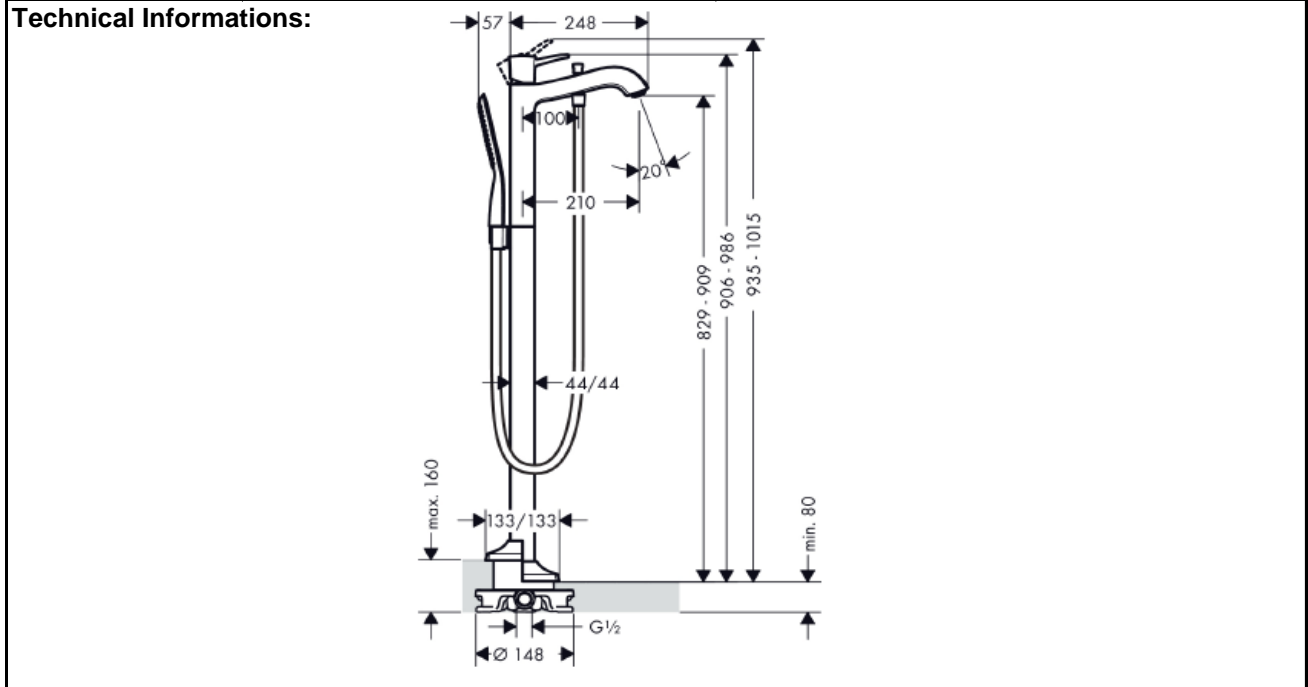

SPECIFICATION SHEET - fittings

BRAND:	hansgrohe
ORIGIN:	Germany
SERIES:	METROPOL CLASSIC
PRODUCT DESCRIPTION:	Floor standing bathtub mixer • spray type: normal and spray jet • flow rate: 20 L/min • integrated shower support
MODEL No.	31445.000
FINISH/COLOUR:	Chrome plated
DIMENSIONS:	933-1015mm H x 248mm L 210mm spout projection
OPTIONAL MATCHING PARTS:	10452.180 basic set for bath mixer floor standing