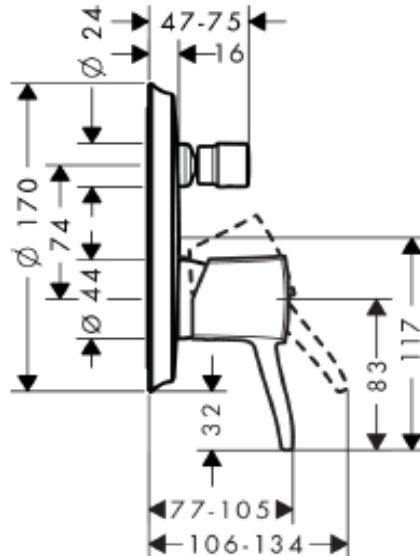

SPECIFICATION SHEET - fittings

BRAND:	hansgrohe	Product Photo:
ORIGIN:	Germany	
SERIES:	METROPOL CLASSIC	
PRODUCT DESCRIPTION:	Finish set for concealed bath/shower mixer	
MODEL No.	31345.090	
FINISH/COLOUR:	Chrome / Gold-optic	
DIMENSIONS:	Ø170mm	
OPTIONAL MATCHING PARTS:	01800.180 ibox	

Technical Informations:

REMINDER:	Pipe flushing must be done before faucets are installed. Failure to do so voids the warranty.
	Do not use cleaners containing abrasive cleansers, ammonia, bleach, acids, waxes, alcohol, solvents or other products not recommended for chrome.
	All information is for reference only, installation shall always be based on the actual product delivered.