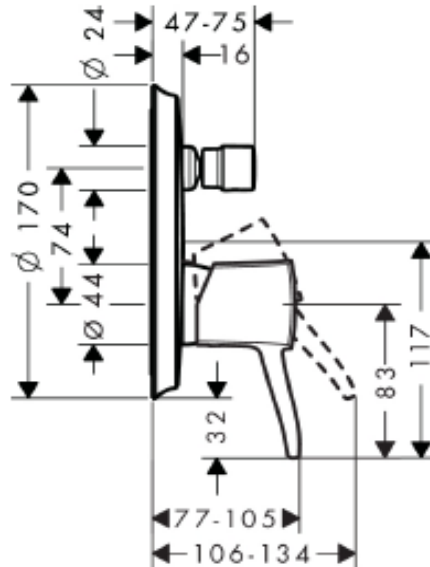

SPECIFICATION SHEET - fittings

BRAND:	hansgrohe	Product Photo:
ORIGIN:	Germany	
SERIES:	METROPOL CLASSIC	
PRODUCT DESCRIPTION:	Finish set for concealed bath/shower mixer	
MODEL No.	31345.000	
FINISH/COLOUR:	Chrome plated	
DIMENSIONS:	Ø170mm	
OPTIONAL MATCHING PARTS:	01800.180 ibox	

Technical Informations:

REMINDER:

Pipe flushing must be done before faucets are installed. Failure to do so voids the warranty.

Do not use cleaners containing abrasive cleansers, ammonia, bleach, acids, waxes, alcohol, solvents or other products not recommended for chrome.

All information is for reference only, installation shall always be based on the actual product delivered.