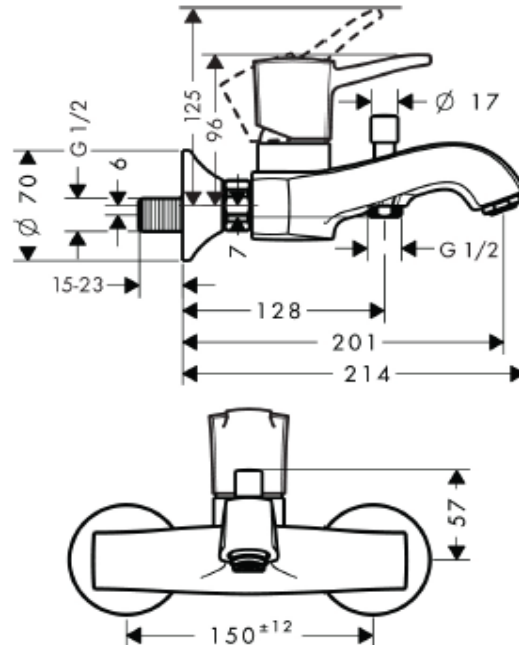

SPECIFICATION SHEET - fittings

BRAND:	hansgrohe	Product Photo:
ORIGIN:	Germany	
SERIES:	METROPOL CLASSIC	
PRODUCT DESCRIPTION:	Exposed bath/shower mixer • spray type: normal spray • flow rate: 22 L/min • suitable for continuous flow water heater	
MODEL No.	31340.090	
FINISH/COLOUR:	Chrome / Gold-optic	
DIMENSIONS:	214mm L 201mm spout projection	
OPTIONAL MATCHING PARTS:		

Technical Informations:

REMINDER:	Pipe flushing must be done before faucets are installed. Failure to do so voids the warranty.
	Do not use cleaners containing abrasive cleansers, ammonia, bleach, acids, waxes, alcohol, solvents or other products not recommended for chrome.
	All information is for reference only, installation shall always be based on the actual product delivered.