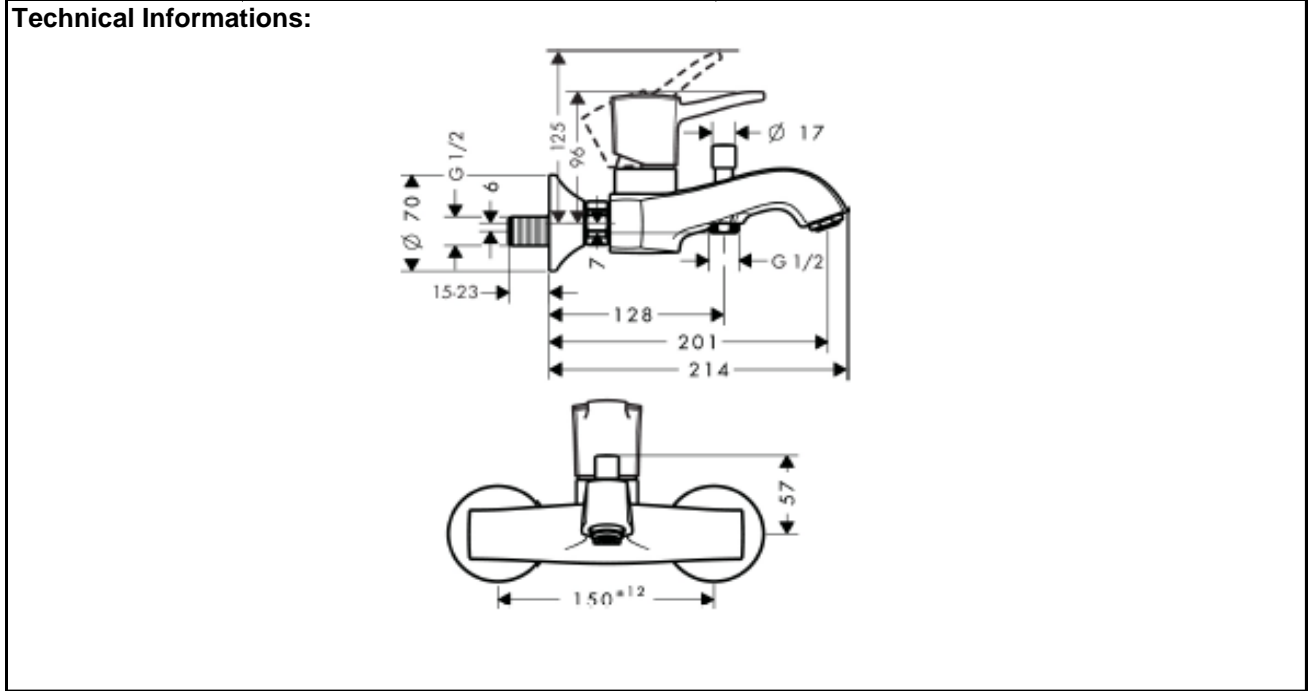

SPECIFICATION SHEET - fittings

BRAND:	hansgrohe
ORIGIN:	Germany
SERIES:	METROPOL CLASSIC
PRODUCT DESCRIPTION:	Exposed bath/shower mixer • spray type: normal spray • flow rate: 22 L/min • suitable for continuous flow water heaters
MODEL No.	31340.000
FINISH/COLOUR:	Chrome plated
DIMENSIONS:	214mm L 201mm spout projection
OPTIONAL MATCHING PARTS:	