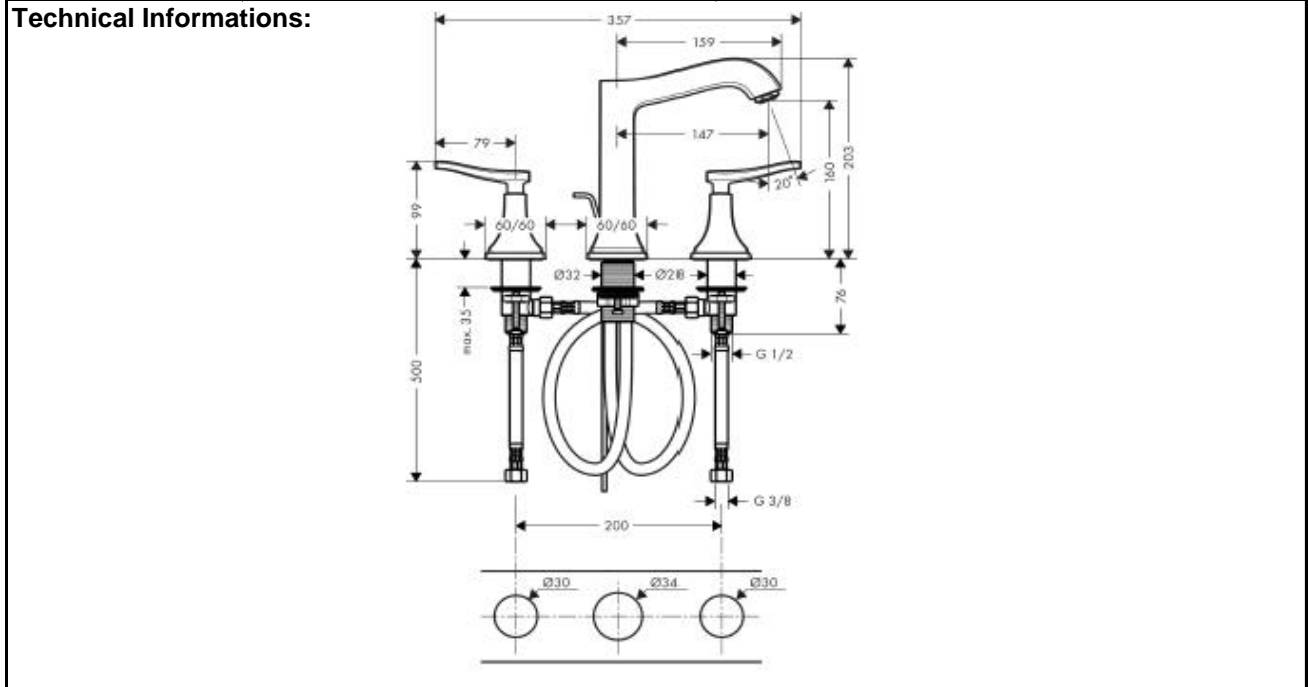

## SPECIFICATION SHEET - fittings

<b>BRAND:</b>		<b>Product Photo:</b>  
<b>ORIGIN:</b>	Germany	
<b>SERIES:</b>	<b>METROPOL CLASSIC</b>	
<b>PRODUCT DESCRIPTION:</b>	<b>3-hole basin mixer 160 with lever handle</b> <ul style="list-style-type: none"> <li>• ComfortZone 160</li> <li>• normal spray</li> <li>• flow rate: 5 L/min</li> <li>• with pop-up waste set G 1¼"</li> <li>• suitable for continuous flow water heaters</li> </ul>	
<b>MODEL No.</b>	31331.090	
<b>FINISH/COLOUR:</b>	Chrome / Gold-optic	
<b>DIMENSIONS:</b>	357mm W x 159mm L x 203mm H 147mm spout projection	
<b>OPTIONAL MATCHING PARTS:</b>	2x angle valve ½"x10mm (no nuts) 1x basin waste trap 1¼"	