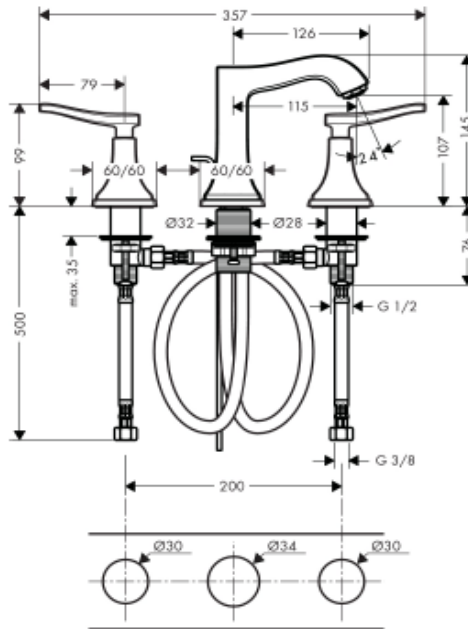

SPECIFICATION SHEET - fittings

BRAND:		Product Photo:
ORIGIN:	Germany	
SERIES:	METROPOL CLASSIC	
PRODUCT DESCRIPTION:	3-hole basin mixer 110 lever handle • ComfortZone 110 • normal spray • flow rate: 5 L/min • with pop-up waste set G 1¼" • suitable for continuous flow water heaters	
MODEL No.	31330.000	
FINISH/COLOUR:	Chrome plated	
DIMENSIONS:	357mm W x 126mm L x 145mm H 115mm spout projection	
OPTIONAL MATCHING PARTS:	2x angle valve ½"x10mm (no nuts) 1x basin waste trap 1¼"	

Technical Informations:

REMINDER:	Pipe flushing must be done before faucets are installed. Failure to do so voids the warranty. Do not use cleaners containing abrasive cleansers, ammonia, bleach, acids, waxes, alcohol, solvents or other products not recommended for chrome. All information is for reference only, installation shall always be based on the actual product delivered.