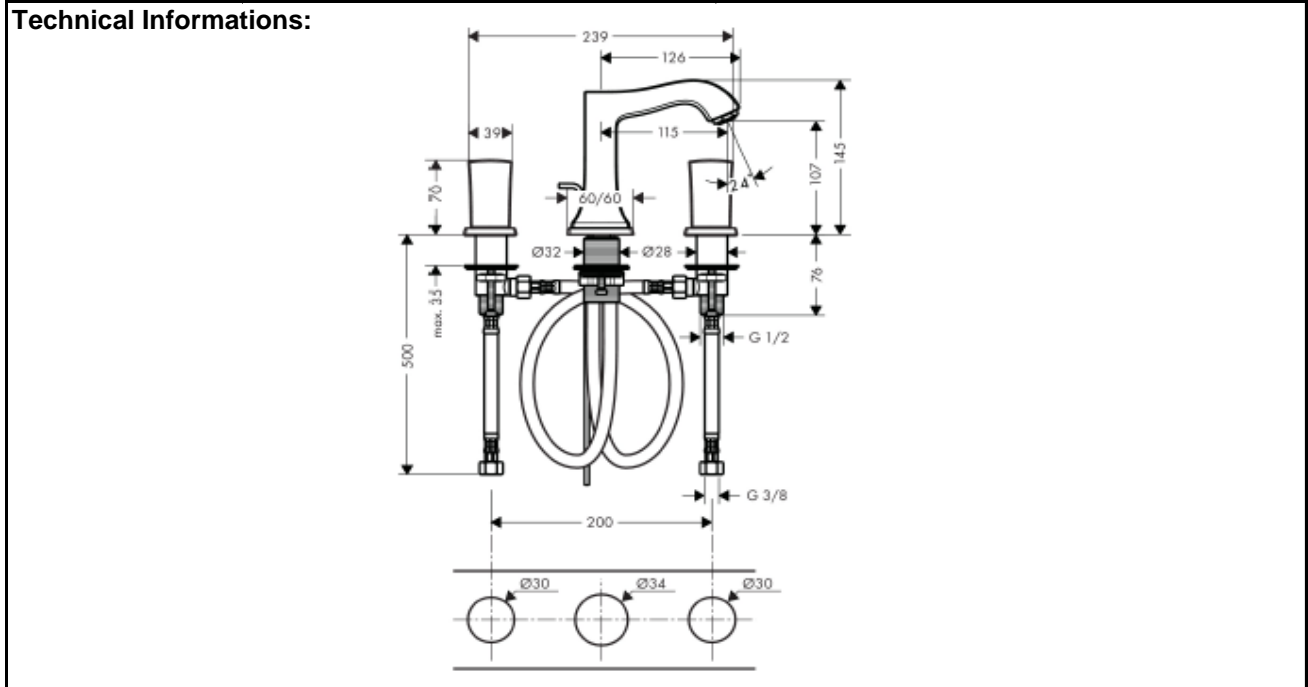

## SPECIFICATION SHEET - fittings

<b>BRAND:</b>		<b>Product Photo:</b>  
<b>ORIGIN:</b>	Germany	
<b>SERIES:</b>	<b>METROPOL CLASSIC</b>	
<b>PRODUCT DESCRIPTION:</b>	<b>3-hole basin mixer 110 zero handle</b> • ComfortZone 110 • normal spray • flow rate: 5 L/min • with pop-up waste set G 1 1/4" • suitable for continuous flow water heaters	
<b>MODEL No.</b>	31304.090	
<b>FINISH/COLOUR:</b>	Chrome / Gold-optic	
<b>DIMENSIONS:</b>	239mm W x 145mm H x 126mm L 115mm spout projection	
<b>OPTIONAL MATCHING PARTS:</b>	2x angle valve 1/2"x10mm (no nuts) 1x basin waste trap 1 1/4"	