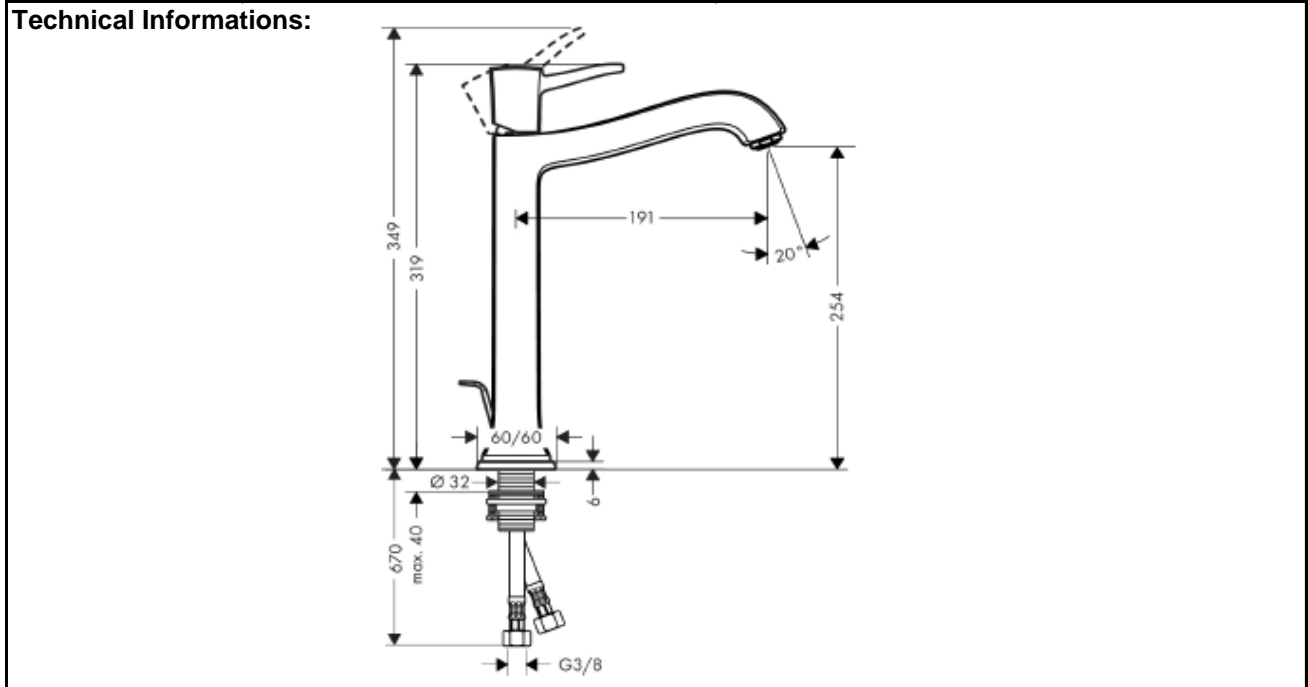

SPECIFICATION SHEET - fittings

BRAND:		Product Photo: 
ORIGIN:	Germany	
SERIES:	METROPOL CLASSIC	
PRODUCT DESCRIPTION:	Single lever basin mixer 260 with lever handle <ul style="list-style-type: none"> • ComfortZone 260 • normal spray • flow rate: 5 L/min • with pop-up waste set G 1 1/4" • suitable for continuous flow water heaters 	
MODEL No.	31303.090	
FINISH/COLOUR:	Chrome / Gold-optic	
DIMENSIONS:	319 - 349mm height 191mm spout projection	
OPTIONAL MATCHING PARTS:	2x angle valve 1/2"x10mm (no nuts) 1x basin waste trap 1 1/4"	