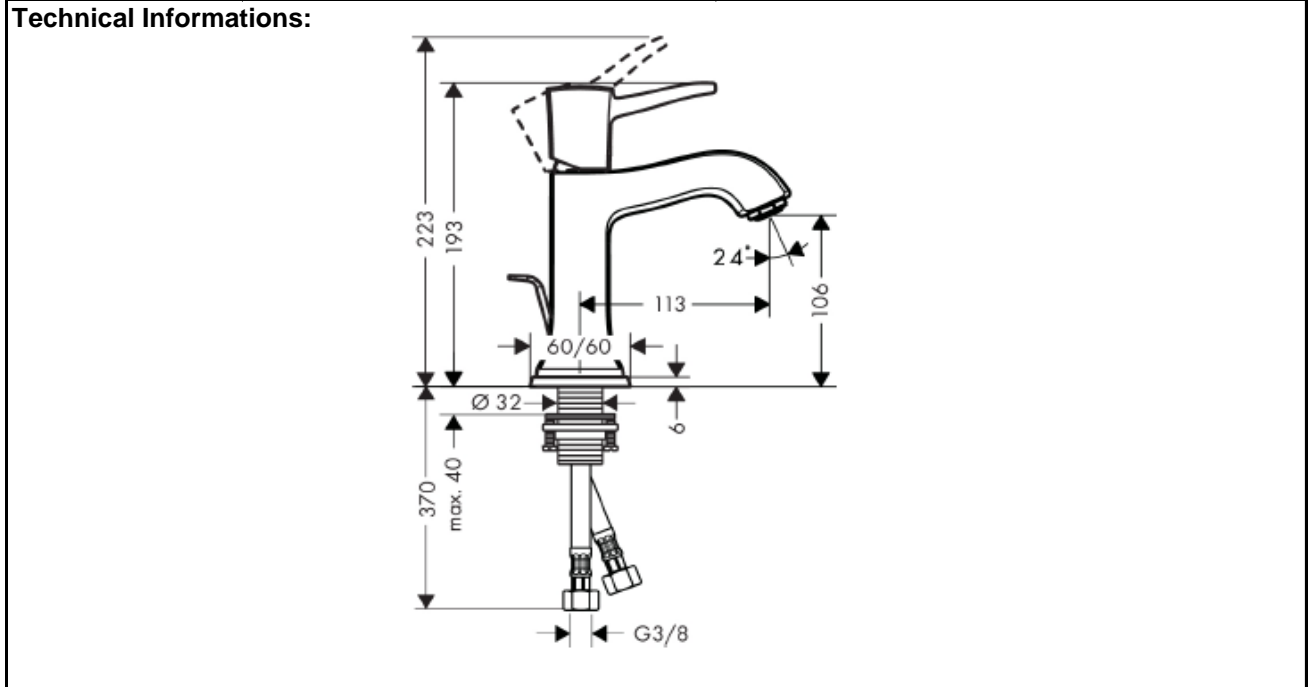

SPECIFICATION SHEET - fittings

BRAND:	hansgrohe	Product Photo: 
ORIGIN:	Germany	
SERIES:	METROPOL CLASSIC	
PRODUCT DESCRIPTION:	Single lever basin mixer 110 with lever handle <ul style="list-style-type: none"> • ComfortZone 110 • normal spray • flow rate: 5 L/min • with pop-up waste set G 1¼" • suitable for continuous flow water heaters 	
MODEL No.	31300.000	
FINISH/COLOUR:	Chrome plated	
DIMENSIONS:	193 - 223mm height 113mm spout projection	
OPTIONAL MATCHING PARTS:	2x angle valve ½"x10mm (no nuts) 1x basin waste trap 1¼"	