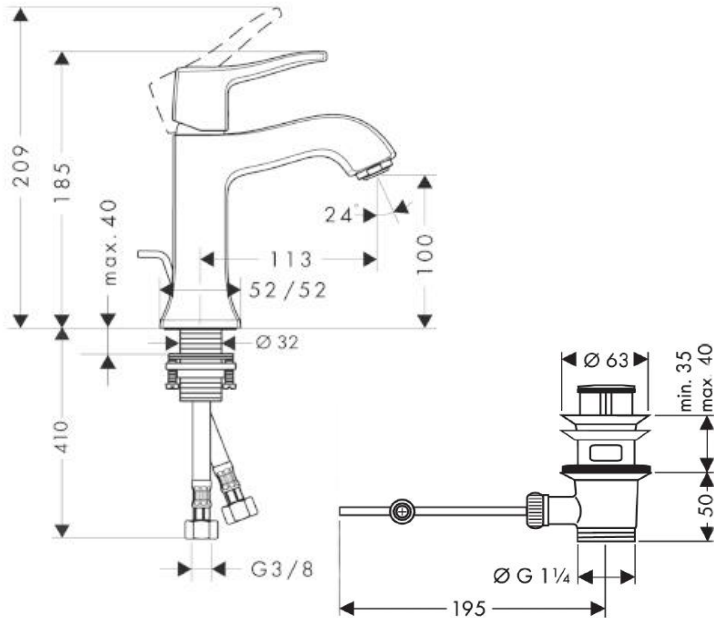

## SPECIFICATION SHEET - fittings

<b>BRAND:</b>	<b>hansgrohe</b>
<b>ORIGIN:</b>	Germany
<b>SERIES:</b>	<b>Metris Classic</b>
<b>PRODUCT DESCRIPTION:</b>	Single lever basin mixer 100 • with pop-up waste set G 1 ¼" • ComfortZone 100 • normal spray • flow rate: 5 l/min at 3 bars (45 psi) • flow pressure 1~5 bars (15~70 psi)
<b>MODEL No.</b>	31075 000
<b>FINISH/COLOUR:</b>	Chrome-plated
<b>DIMENSIONS:</b>	209mm Height 113mm spout projection
<b>OPTIONAL MATCHING PARTS:</b>	2x angle valve ½"x10mm (no nuts) 1x basin waste trap 1¼"

**Product Photo:**

① with flow limiter  
② without flow limiter

**Technical Informations:** Suitable for continous flow water heater

**REMINDER:** Pipe flushing must be done before faucets are installed. Failure to do so voids the warranty.  
 Do not use cleaners containing abrasive cleansers, ammonia, bleach, acids, waxes, alcohol, solvents or other products not recommended for chrome.  
 All information is for reference only, installation shall always be based on the actual product delivered.