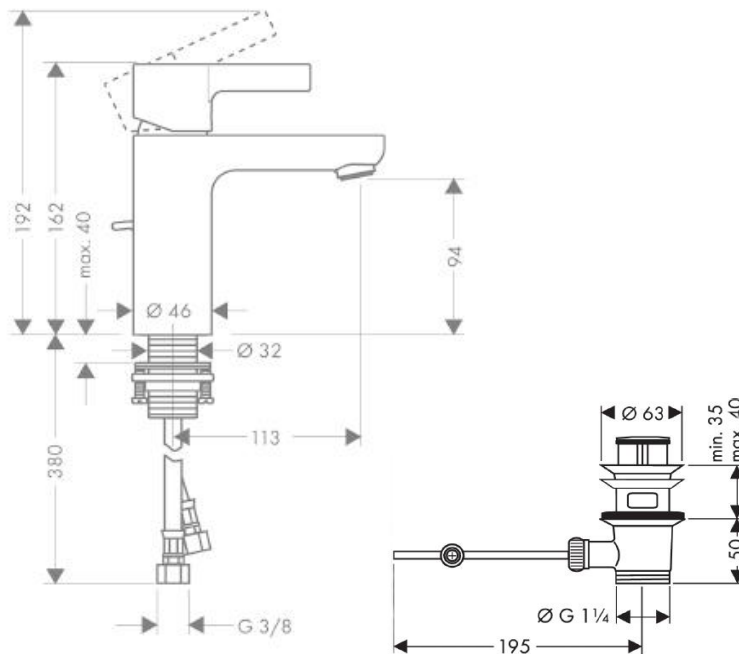

SPECIFICATION SHEET - fittings

BRAND:	hansgrohe
ORIGIN:	Germany
SERIES:	Metris S
PRODUCT DESCRIPTION:	Single lever basin mixer • with pop-up waste set G 1 ¼" • ComfortZone 100 • normal spray • flow rate: 5 l/min at 3 bars (45 psi) • flow pressure 1~5 bars (15~70 psi)
MODEL No.	31060 000
FINISH/COLOUR:	Chrome-plated
DIMENSIONS:	192mm Height 113mm spout projection
OPTIONAL MATCHING PARTS:	2x angle valve ½"x10mm (no nuts) 1x basin waste trap 1¼"

Product Photo:

① with flow limiter
② without flow limiter

Technical Informations: Suitable for continous flow water heater

REMINDER:	<p style="color: magenta;">Pipe flushing must be done before faucets are installed. Failure to do so voids the warranty.</p> <p>Do not use cleaners containing abrasive cleansers, ammonia, bleach, acids, waxes, alcohol, solvents or other products not recommended for chrome.</p> <p>All information is for reference only, installation shall always be based on the actual product delivered.</p>
------------------	---