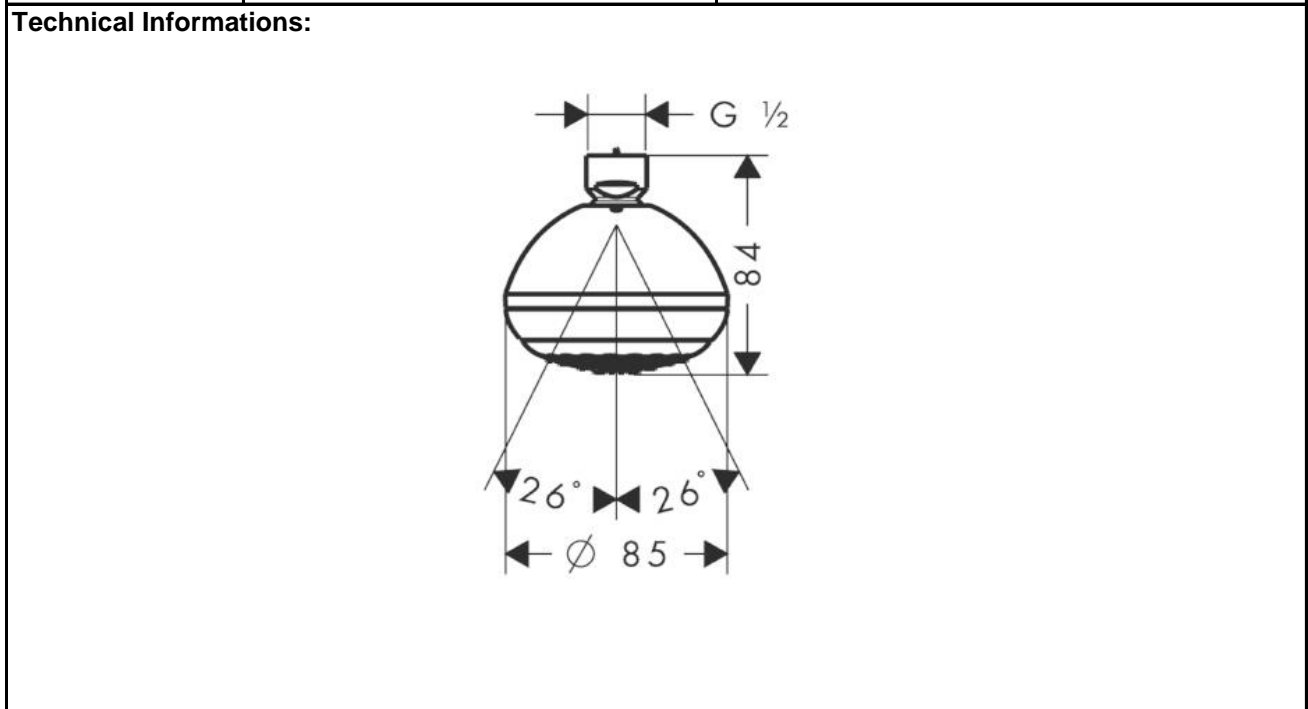

SPECIFICATION SHEET - fittings

BRAND:	hansgrohe	Product Photo: 
ORIGIN:	Germany	
SERIES:	Crometta 85 Green	
PRODUCT DESCRIPTION:	1jet Overhead shower Ø85mm • Normal spray • max. flow rate 6 l/min. at 3 bars (45 psi)	
MODEL No.	28423 000	
FINISH/COLOUR:	---	
DIMENSIONS:		
OPTIONAL MATCHING PARTS:	27411000 wall shower arm 128mm	