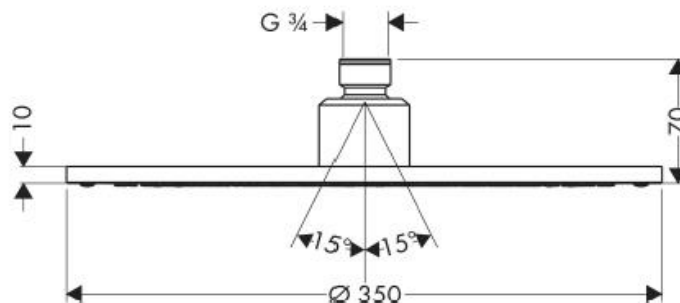

SPECIFICATION SHEET - fittings

BRAND:	hansgrohe	Product Photo:
ORIGIN:	Germany	
SERIES:	Raindanne Royale S 350	
PRODUCT DESCRIPTION:	1jet Overhead shower Ø350mm • max. flow rate 25 l/min. at 3 bars (45 psi)	
MODEL No.	28420 000	
FINISH/COLOUR:	---	
DIMENSIONS:		
OPTIONAL MATCHING PARTS:	27410000 wall shower arm 470mm OR 27418000 ceiling connection 100mm	

Technical Informations:

REMINDER:	Pipe flushing must be done before faucets are installed. Failure to do so voids the warranty.
	Do not use cleaners containing abrasive cleansers, ammonia, bleach, acids, waxes, alcohol, solvents or other products not recommended for chrome.
	All information is for reference only, installation shall always be based on the actual product delivered.