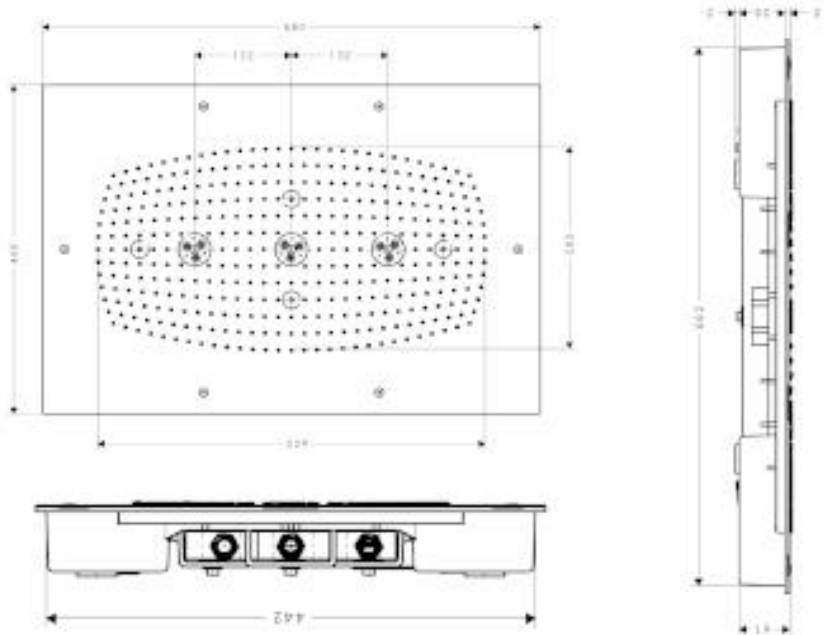

SPECIFICATION SHEET - fittings

BRAND:	hansgrohe	Product Photo:
ORIGIN:	Germany	
SERIES:	Raindance Rainmaker	
PRODUCT DESCRIPTION:	Ceiling mounted overhead shower • 3jet with sizes 680x460mm without lighting • 3 spray must be controlled via 3 valves or diverter valve for 3 outlets • max. flow rate at 3 bars (45 psi) RainAir spray - 20 l/min. RainAir XXL spray - 24 l/min. WhirlAir spray - 22 l/min.	
MODEL No.	28417 000	
FINISH/COLOUR:	chrome-plated	
DIMENSIONS:	680x460mm	
OPTIONAL MATCHING PARTS:	28414180 Basic set for Raindance Rainmaker	Photo shown with optional thermostatic mixer with separate control valves Consult with us for correct combination

Technical Informations: **Optional basic set 28414180 must be required, refer to related Specification Sheet**

REMINDER: Pipe flushing must be done before faucets are installed. Failure to do so voids the warranty.
Do not use cleaners containing abrasive cleansers, ammonia, bleach, acids, waxes, alcohol, solvents or other products not recommended for chrome.
All information is for reference only, installation shall always be based on the actual product delivered.