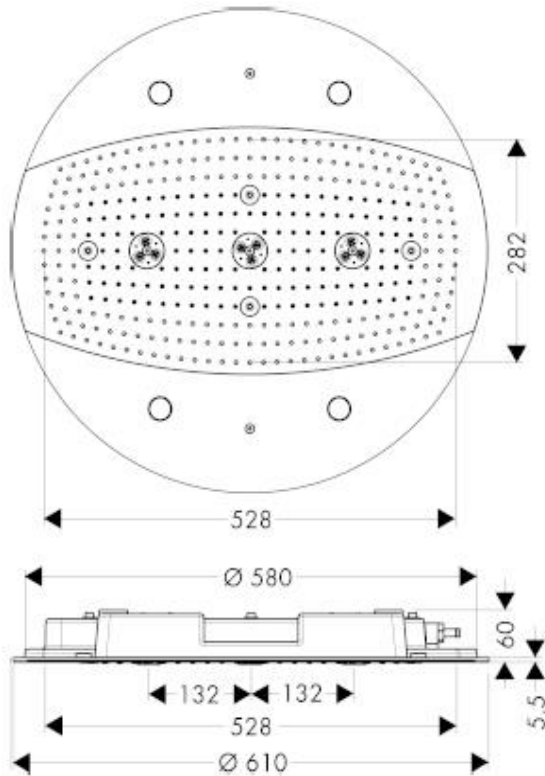

SPECIFICATION SHEET - fittings

BRAND:	hansgrohe	Product Photo: 
ORIGIN:	Germany	
SERIES:	Raindance Rainmaker Ø600 Air	
PRODUCT DESCRIPTION:	3 jet overhead shower Ø600mm • ceiling mounted • must with separate control for 3 jets • without lighting • with Ecostat S thermostatic mixer • max. flow rate: 20~24 l/min at 3 bars (45 psi)	
MODEL No.	28404 000	
FINISH/COLOUR:	Chrome-plated	
DIMENSIONS:		
OPTIONAL MATCHING PARTS:	28412180 Basic set must be required	Photo shown is with optional thermostatic mixer

Technical Informations:

Optional basin set 28412180 must be required, refer to related Specification Sheet

REMINDER:	<p style="color: magenta;">Pipe flushing must be done before faucets are installed. Failure to do so voids the warranty.</p> <p>Do not use cleaners containing abrasive cleansers, ammonia, bleach, acids, waxes, alcohol, solvents or other products not recommended for chrome.</p> <p>All information is for reference only, installation shall always be based on the actual product delivered.</p>
------------------	---