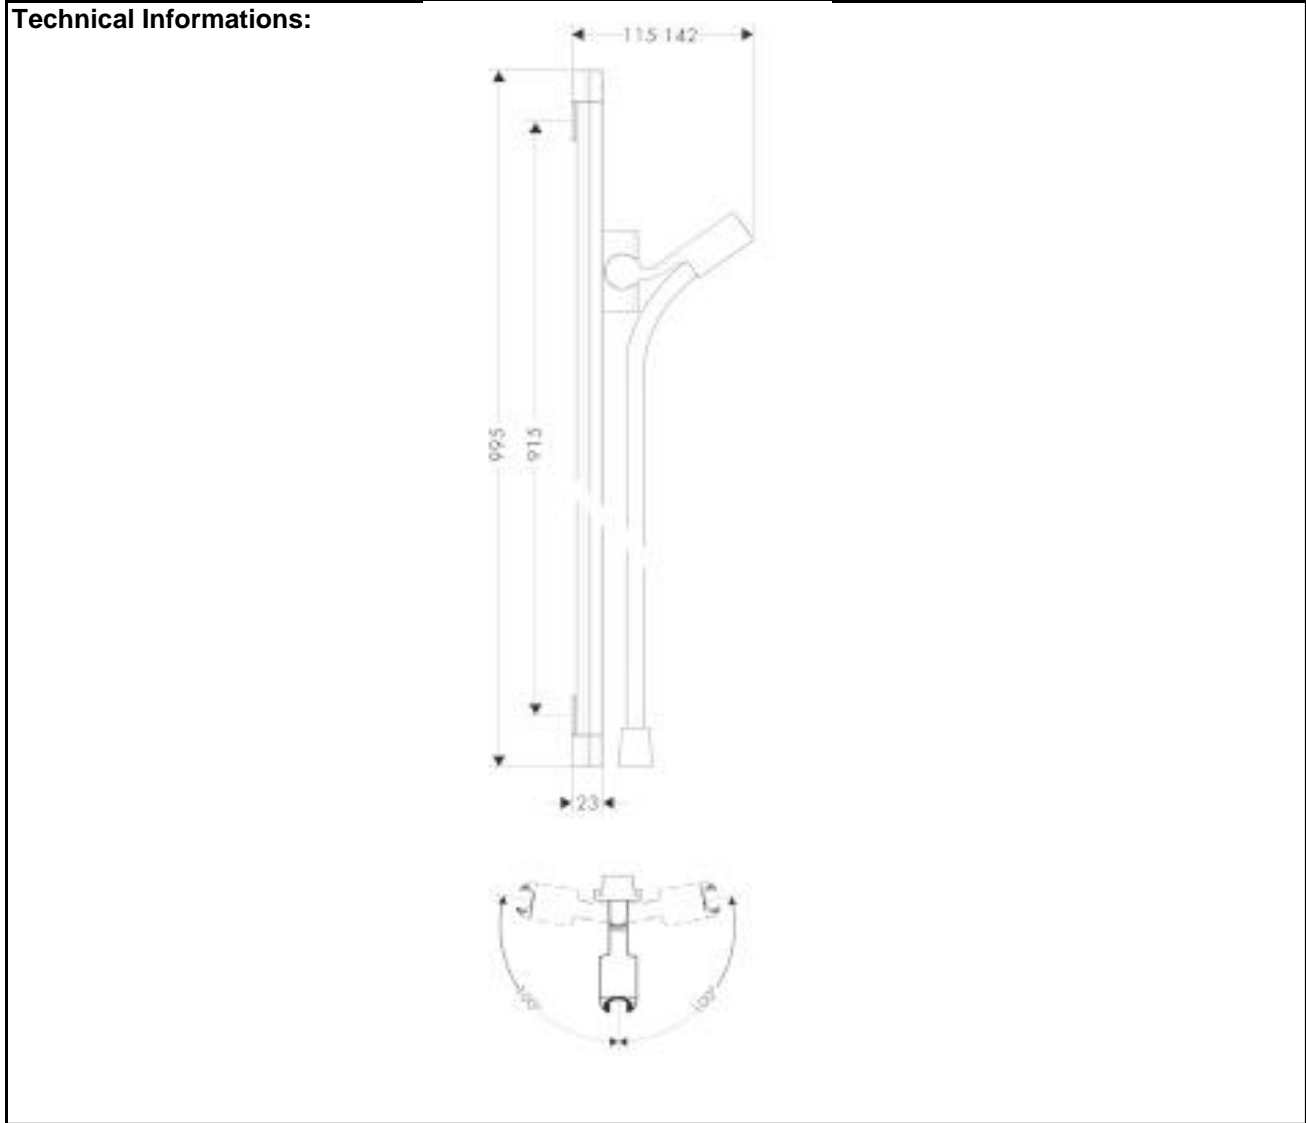

SPECIFICATION SHEET - fittings

BRAND:	hansgrohe	Product Photo: 
ORIGIN:	Germany	
SERIES:	PuraVida Unica	
PRODUCT DESCRIPTION:	Sliding bar for handshower 900mm • self-locking slide • with Isiflex flexible shower hose 1.6m	
MODEL No.	27844 000 / 27844 400	
FINISH/COLOUR:	Chrome-plated / white-chrome	
DIMENSIONS:	wall bar total length 995mm	
OPTIONAL MATCHING PARTS:	PuraVida handshower	