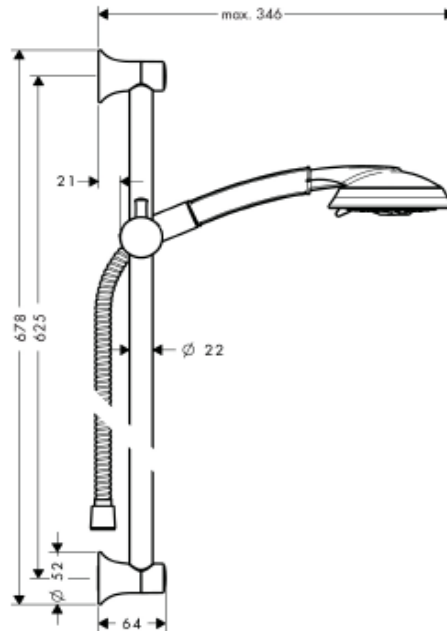

SPECIFICATION SHEET - fittings

BRAND:	hansgrohe	Product Photo:
ORIGIN:	Germany	
SERIES:	SHOWER OPTIONS	
PRODUCT DESCRIPTION:	Unica Classic / Raindance Classic 100 Air 3jet handshower - spray type: BalanceAir (mixed spray), RainAir (rain spray enriched with air), WhirlAir (massage spray) - spray type adjustment by turning spray disc - maximum flow rate: 17 L/min	
MODEL No.	27843.090	
FINISH/COLOUR:	Chrome / Gold-optic	
DIMENSIONS:	678mm H	
OPTIONAL MATCHING PARTS:		

Technical Informations:

REMINDER:	Pipe flushing must be done before faucets are installed. Failure to do so voids the warranty.
	Do not use cleaners containing abrasive cleansers, ammonia, bleach, acids, waxes, alcohol, solvents or other products not recommended for chrome.
	All information is for reference only, installation shall always be based on the actual product delivered.