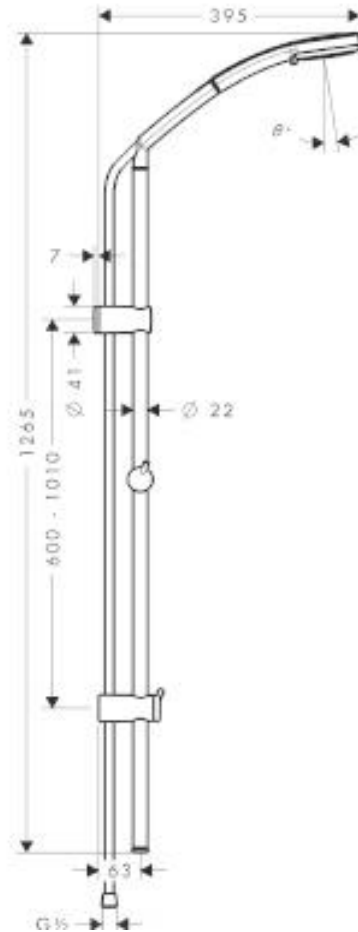

SPECIFICATION SHEET - fittings

BRAND:	hansgrohe	Product Photo:
ORIGIN:	Germany	
SERIES:	Unica'Reno Lift/Croma 100 Vario wall bar set	
PRODUCT DESCRIPTION:	Croma 100 Vario Handshower • with Unica'Reno sliding bar 1.05m • with Isiflex shower hose 2.0m	
MODEL No.	27811 000	
FINISH/COLOUR:	Chrome-plated	
DIMENSIONS:		
OPTIONAL MATCHING PARTS:		

Technical Informations:

REMINDER:	Pipe flushing must be done before faucets are installed. Failure to do so voids the warranty. Do not use cleaners containing abrasive cleansers, ammonia, bleach, acids, waxes, alcohol, solvents or other products not recommended for chrome. All information is for reference only, installation shall always be based on the actual product delivered.