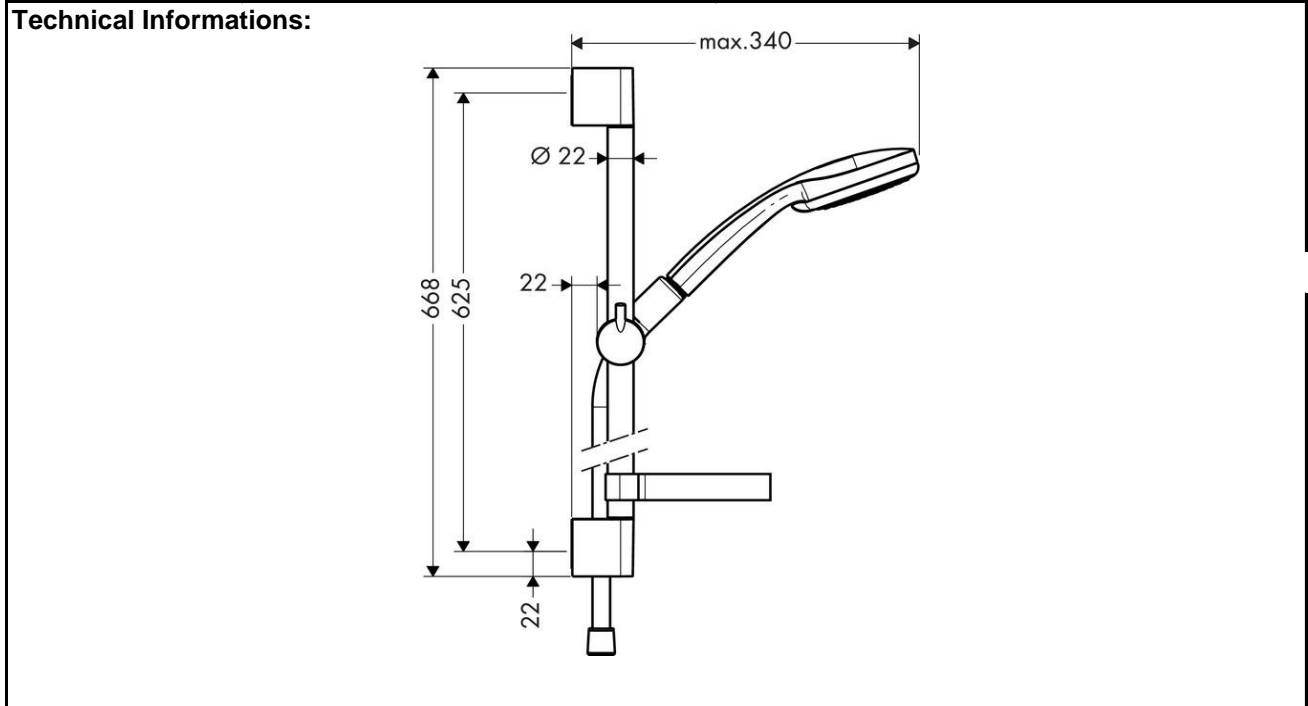

SPECIFICATION SHEET - fittings

BRAND:	hansgrohe	Product Photo: 
ORIGIN:	Germany	
SERIES:	Unica'C/Croma 100 Vario wall bar set	
PRODUCT DESCRIPTION:	Croma 100 Vario Handshower • with Unica'C sliding bar 65cm • with Isiflex shower hose 1.6m • Casetta'C soap dish	
MODEL No.	27772 000	
FINISH/COLOUR:	Chrome-plated	
DIMENSIONS:		
OPTIONAL MATCHING PARTS:		