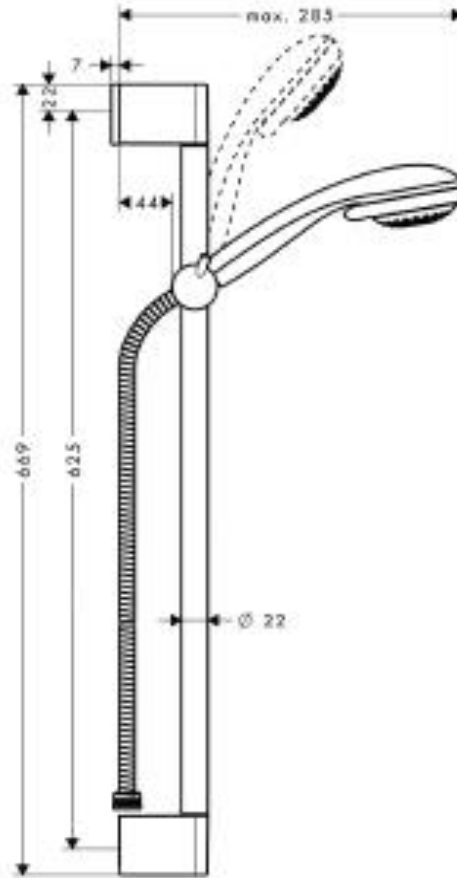

SPECIFICATION SHEET - fittings

BRAND:	hansgrohe	Product Photo:
ORIGIN:	Germany	
SERIES:	Unica Crometta wall bar set	
PRODUCT DESCRIPTION:	Crometta 85 Multi Handshower • with Unica Crometta sliding bar 65cm • with Metaflex shower hose 1.6m	
MODEL No.	27767 000	
FINISH/COLOUR:	Chrome-plated	
DIMENSIONS:		
OPTIONAL MATCHING PARTS:	Casetta'C soap dish	

Technical Informations:

REMINDER:	Pipe flushing must be done before faucets are installed. Failure to do so voids the warranty. Do not use cleaners containing abrasive cleansers, ammonia, bleach, acids, waxes, alcohol, solvents or other products not recommended for chrome. All information is for reference only, installation shall always be based on the actual product delivered.