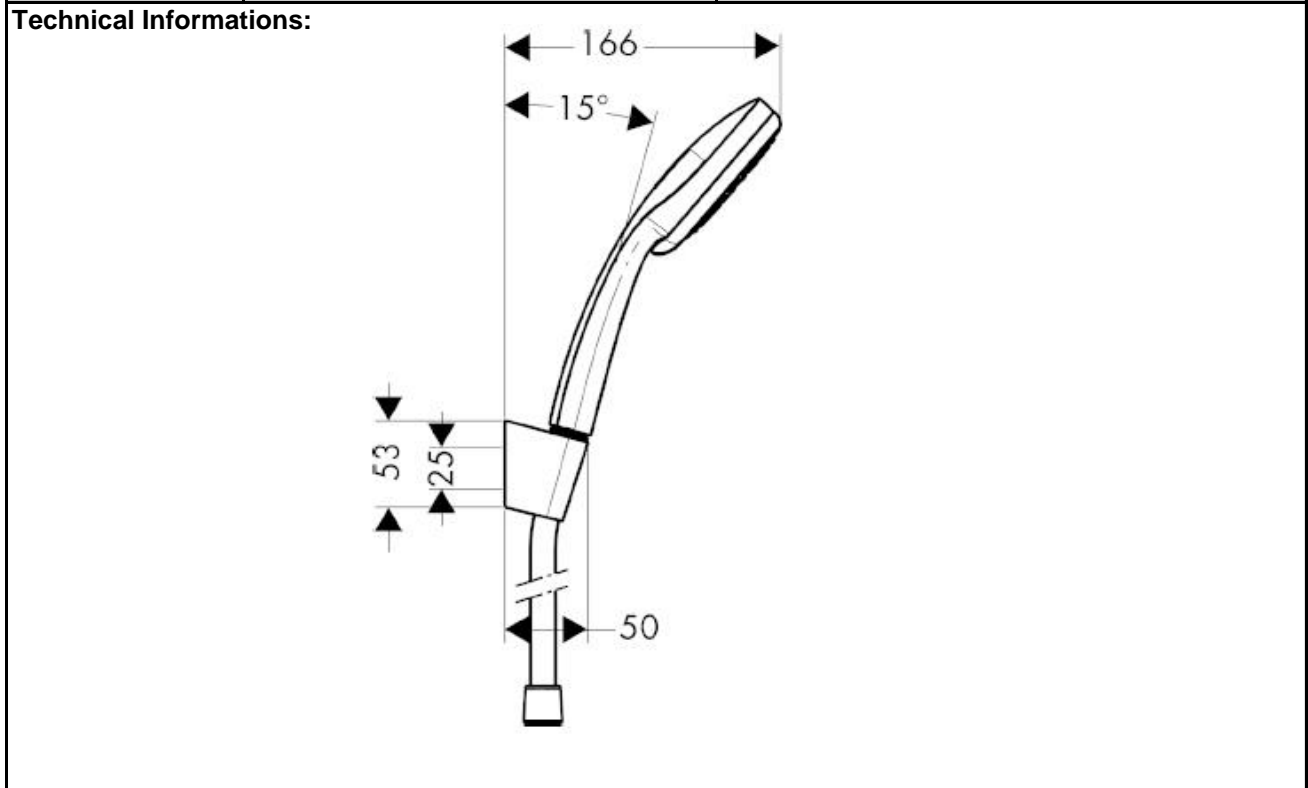

SPECIFICATION SHEET - fittings

BRAND:	hansgrohe	Product Photo: 
ORIGIN:	Germany	
SERIES:	Croma 100 Multi with Porter'S	
PRODUCT DESCRIPTION:	Porter'S Wall mounted shower holder • with Croma 100 Multi handshower • with Isiflex shower hose 1.6m	
MODEL No.	27595 000	
FINISH/COLOUR:	Chrome-plated	
DIMENSIONS:		
OPTIONAL MATCHING PARTS:		