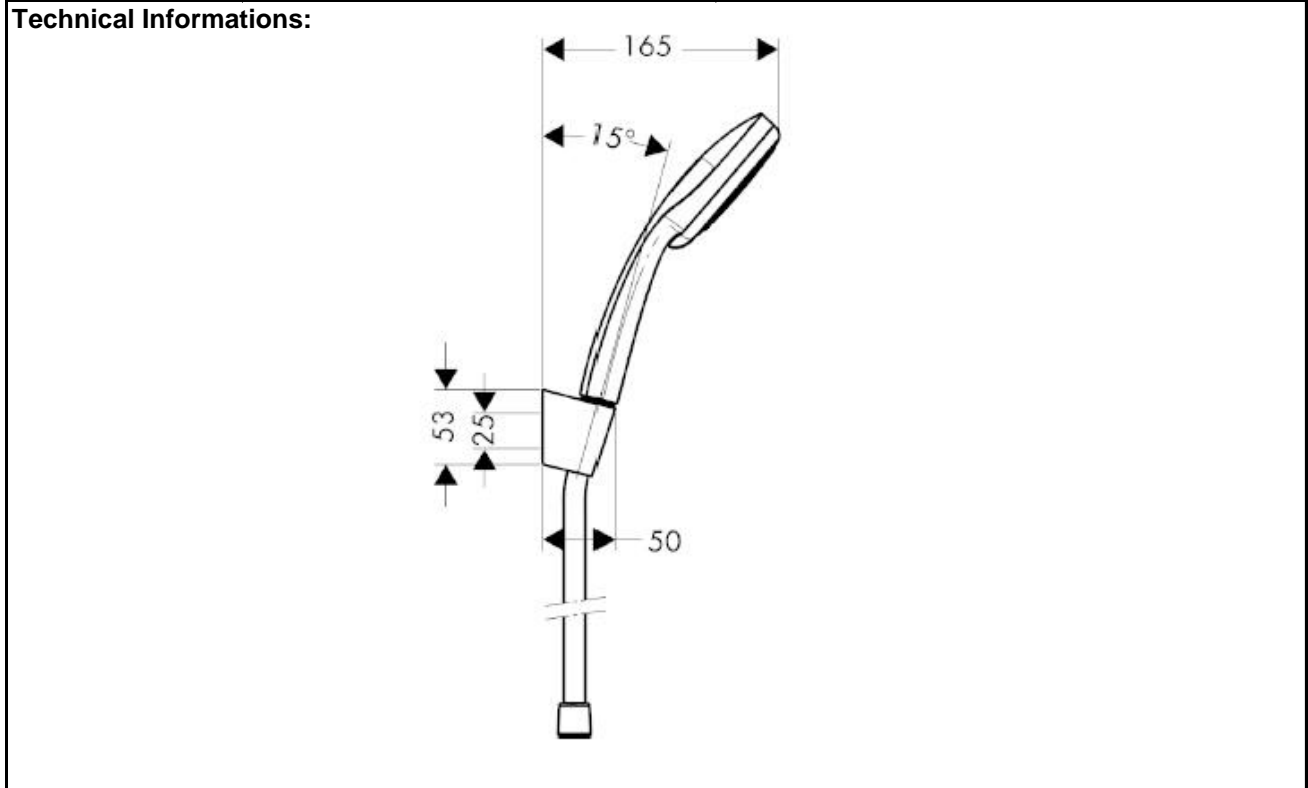

## SPECIFICATION SHEET - fittings

<b>BRAND:</b>	<b>hansgrohe</b>	<b>Product Photo:</b>  
<b>ORIGIN:</b>	Germany	
<b>SERIES:</b>	<b>Croma 100 with Porter'S</b>	
<b>PRODUCT DESCRIPTION:</b>	Porter'S Wall mounted shower holder • with Croma 100 Vario handshower • with Isiflex shower hose 1.6m	
<b>MODEL No.</b>	27594 000	
<b>FINISH/COLOUR:</b>	Chrome-plated	
<b>DIMENSIONS:</b>		
<b>OPTIONAL MATCHING PARTS:</b>		