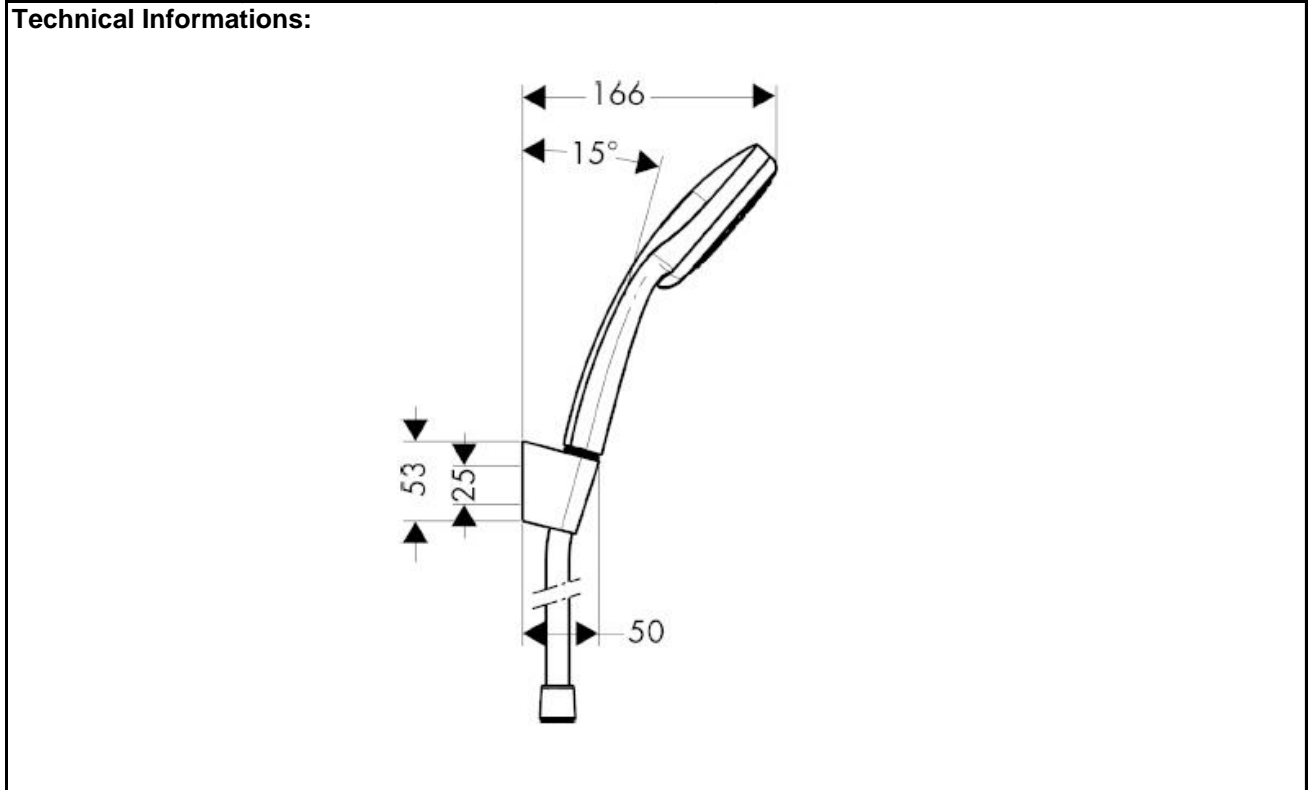

SPECIFICATION SHEET - fittings

BRAND:	hansgrohe	Product Photo: 
ORIGIN:	Germany	
SERIES:	Croma 100 Multi with Porter'S	
PRODUCT DESCRIPTION:	Porter'S Wall mounted shower holder • with Croma 100 Multi handshower • with Isiflex shower hose 1.25m	
MODEL No.	27593 000	
FINISH/COLOUR:	Chrome-plated	
DIMENSIONS:		
OPTIONAL MATCHING PARTS:		