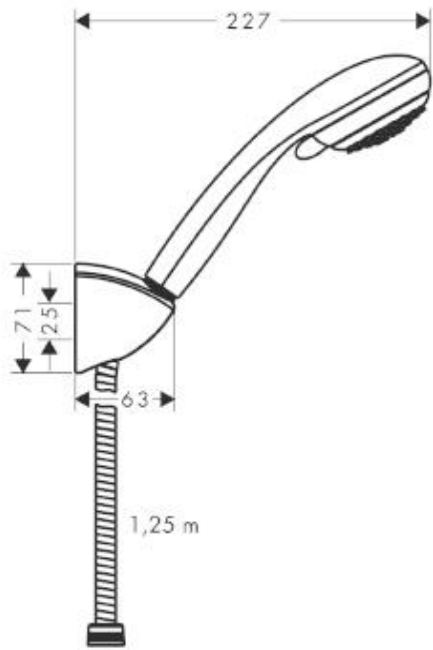

SPECIFICATION SHEET - fittings

BRAND:	hansgrohe	Product Photo:
ORIGIN:	Germany	
SERIES:	Crometta 85 with Porter'C	
PRODUCT DESCRIPTION:	Porter'C Wall mounted shower holder • with Crometta 85 Variojet handshower • with Metaflex shower hose 1.25m	
MODEL No.	27558 000	
FINISH/COLOUR:	Chrome-plated	
DIMENSIONS:		
OPTIONAL MATCHING PARTS:		

Technical Informations:

REMINDER:	Pipe flushing must be done before faucets are installed. Failure to do so voids the warranty. Do not use cleaners containing abrasive cleansers, ammonia, bleach, acids, waxes, alcohol, solvents or other products not recommended for chrome. All information is for reference only, installation shall always be based on the actual product delivered.