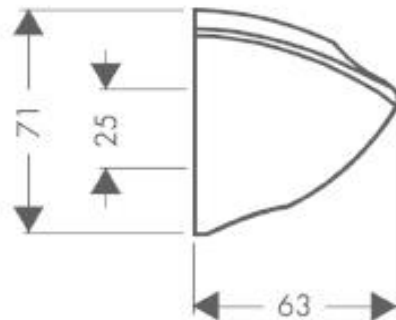

SPECIFICATION SHEET - fittings

BRAND:	hansgrohe	Product Photo:
ORIGIN:	Germany	
SERIES:	Porter'C	
PRODUCT DESCRIPTION:	Wall mounted shower holder • for shower hose with conical nut	
MODEL No.	27521 000	
FINISH/COLOUR:	Chrome-plated	
DIMENSIONS:		
OPTIONAL MATCHING PARTS:		

Technical Informations:

REMINDER:	Do not use cleaners containing abrasive cleansers, ammonia, bleach, acids, waxes, alcohol, solvents or other products not recommended for chrome. All information is for reference only, installation shall always be based on the actual product delivered.