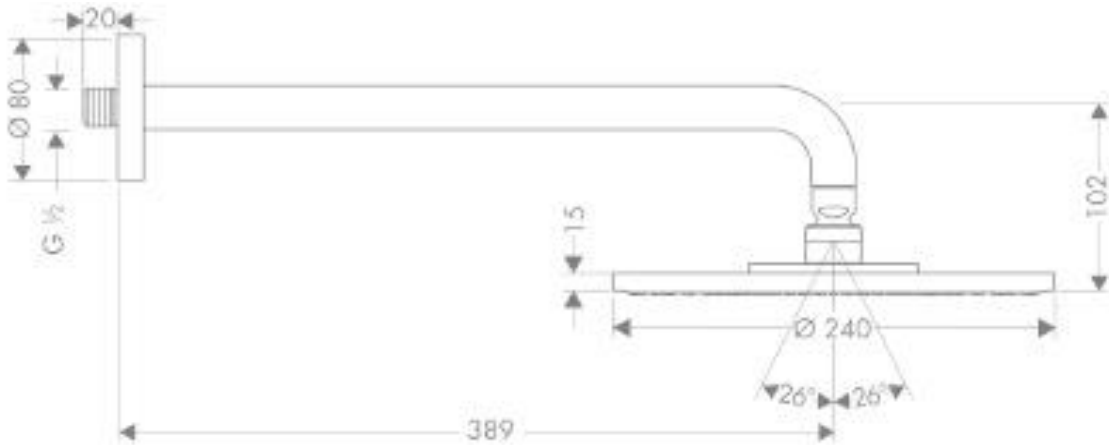

SPECIFICATION SHEET - fittings

BRAND:	hansgrohe	Product Photo:
ORIGIN:	Germany	
SERIES:	Raindance S 240 Air	
PRODUCT DESCRIPTION:	1 jet overhead shower Ø240mm • with shower arm projection 390mm • max. flow rate: 18 l/min at 3 bars (45 psi)	
MODEL No.	27474 000	
FINISH/COLOUR:	Chrome-plated	
DIMENSIONS:		
OPTIONAL MATCHING PARTS:		

Technical Informations:

REMINDER:	Pipe flushing must be done before faucets are installed. Failure to do so voids the warranty. Do not use cleaners containing abrasive cleansers, ammonia, bleach, acids, waxes, alcohol, solvents or other products not recommended for chrome. All information is for reference only, installation shall always be based on the actual product delivered.