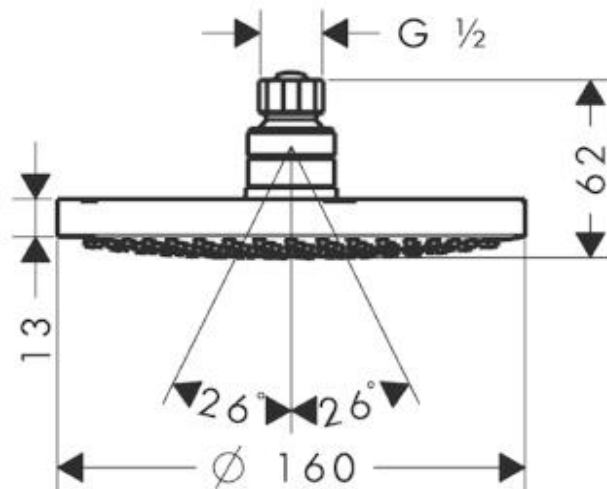

SPECIFICATION SHEET - fittings

BRAND:	hansgrohe	Product Photo:
ORIGIN:	Germany	
SERIES:	Croma 100	
PRODUCT DESCRIPTION:	1 jet overhead shower Ø160mm • max. flow rate: 17 l/min at 3 bars (45 psi)	
MODEL No.	27450 000	
FINISH/COLOUR:	Chrome-plated	
DIMENSIONS:		
OPTIONAL MATCHING PARTS:		

Technical Informations:

REMINDER:	Pipe flushing must be done before faucets are installed. Failure to do so voids the warranty. Do not use cleaners containing abrasive cleansers, ammonia, bleach, acids, waxes, alcohol, solvents or other products not recommended for chrome. All information is for reference only, installation shall always be based on the actual product delivered.