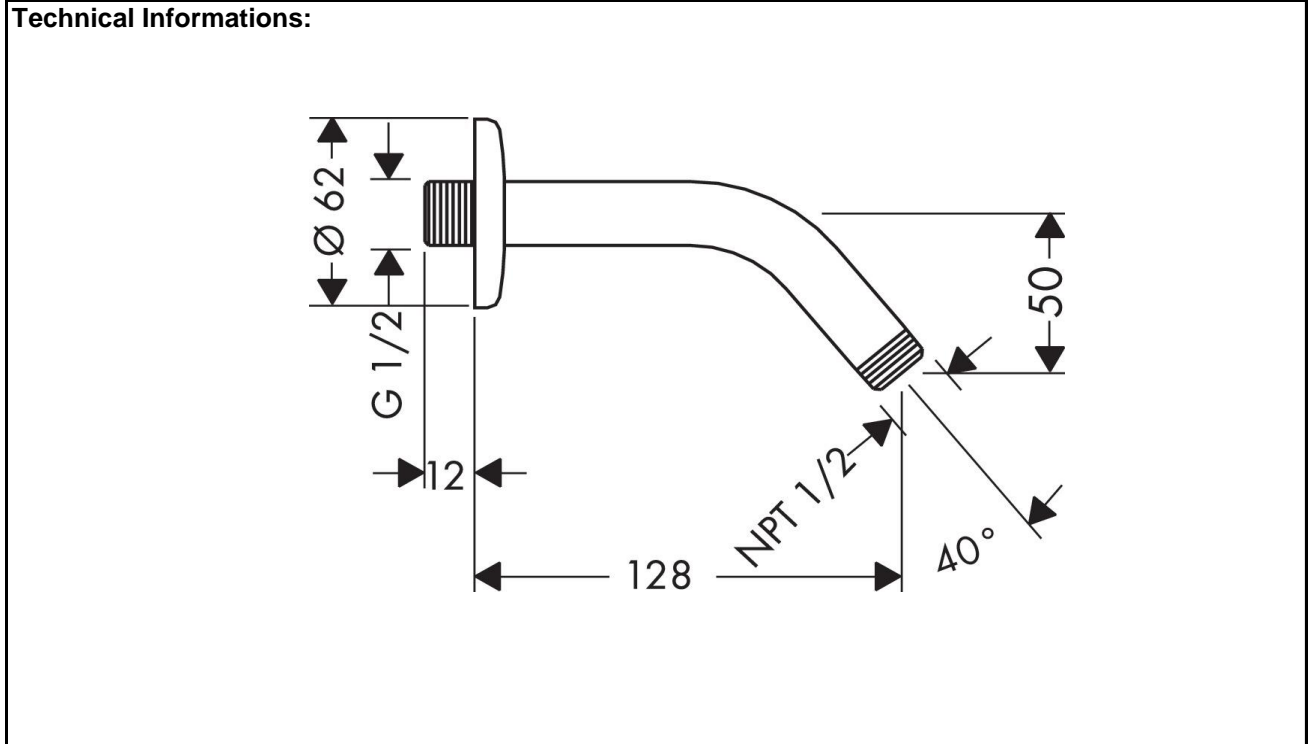

SPECIFICATION SHEET - fittings

BRAND:	hansgrohe	Product Photo: 
ORIGIN:	Germany	
SERIES:	Shower arm	
PRODUCT DESCRIPTION:	Wall mounted shower arm • with projection 128mm	
MODEL No.	27411 000	
FINISH/COLOUR:	Chrome-plated	
DIMENSIONS:		
OPTIONAL MATCHING PARTS:		