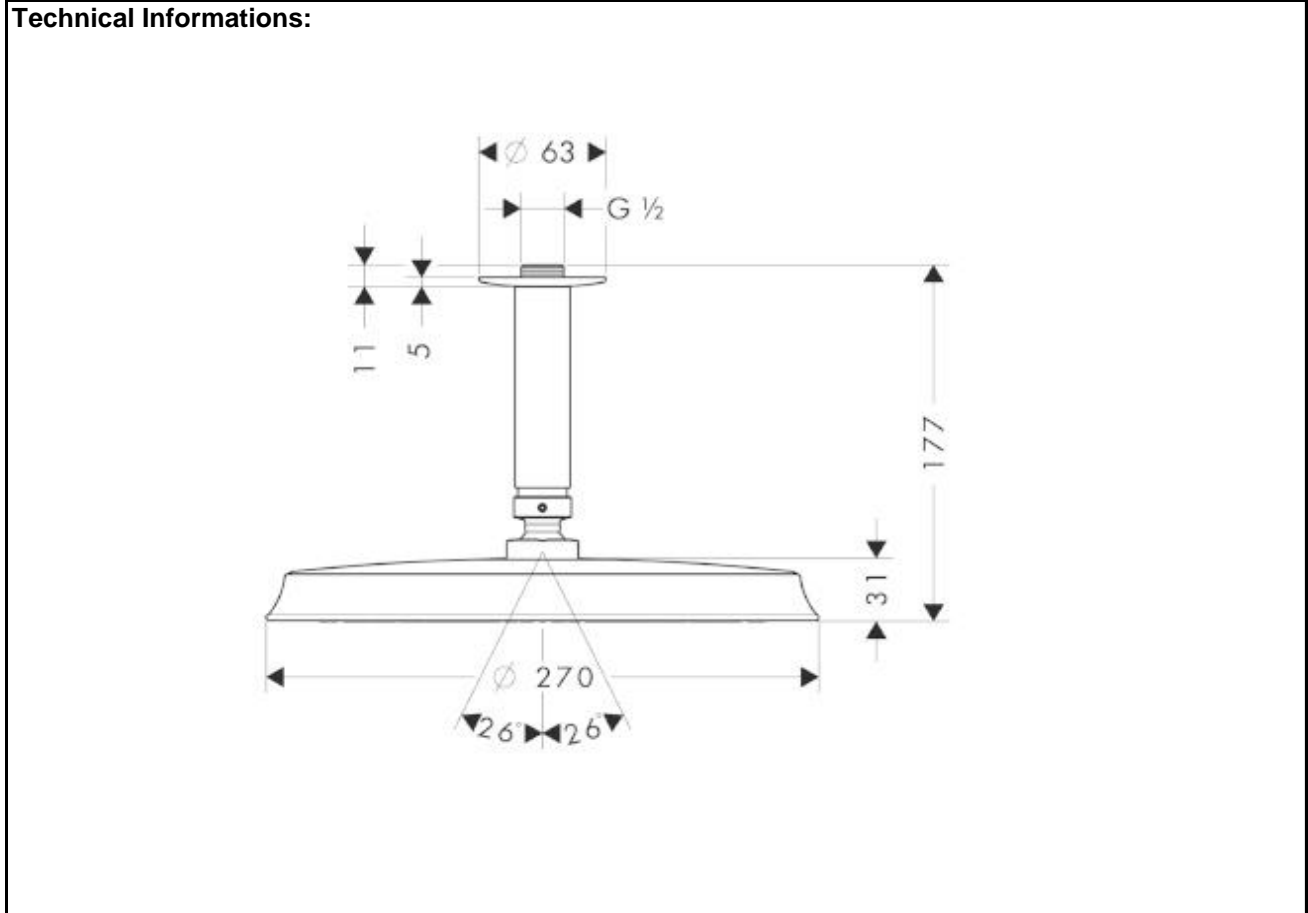

SPECIFICATION SHEET - fittings

BRAND:	hansgrohe	Product Photo: 
ORIGIN:	Germany	
SERIES:	Raindance Classic 240 Air	
PRODUCT DESCRIPTION:	1 jet overhead shower • with ceiling connector 100mm • overhead shower sizes Ø240mm • flow rate at 3 bars (45 psi) 19 l/min	
MODEL No.	27405 000	
FINISH/COLOUR:	Chrome-plated	
DIMENSIONS:		
OPTIONAL MATCHING PARTS:		