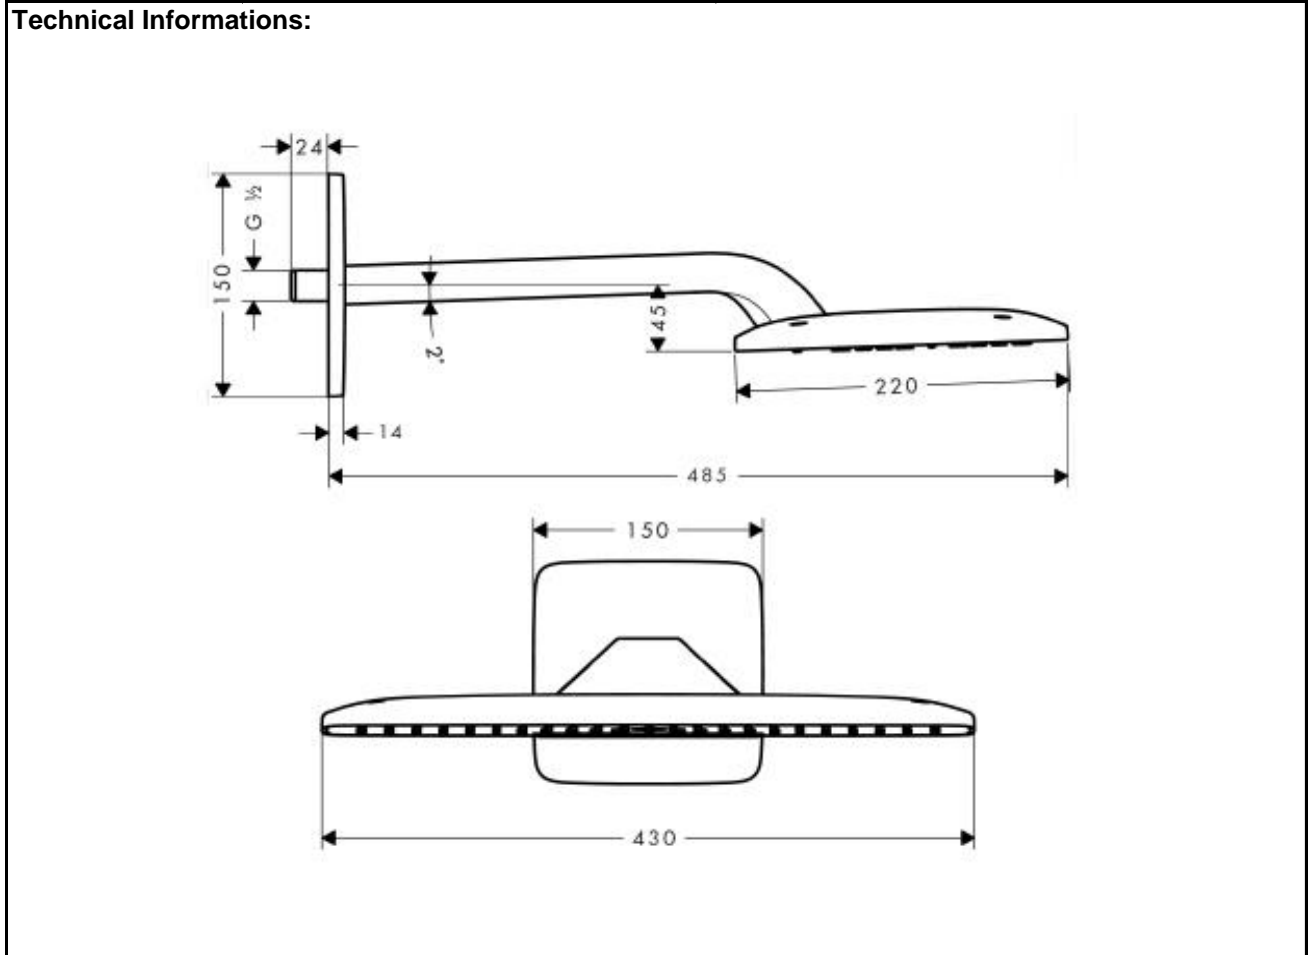

SPECIFICATION SHEET - fittings

BRAND:	hansgrohe	Product Photo: 
ORIGIN:	Germany	
SERIES:	Raindance E 420 Air	
PRODUCT DESCRIPTION:	1 jet overhead shower • with shower arm projection 380mm • overhead shower sizes 430x220mm • flow rate at 3 bars (45 psi) 19 l/min	
MODEL No.	27372 000	
FINISH/COLOUR:	Chrome-plated	
DIMENSIONS:		
OPTIONAL MATCHING PARTS:		