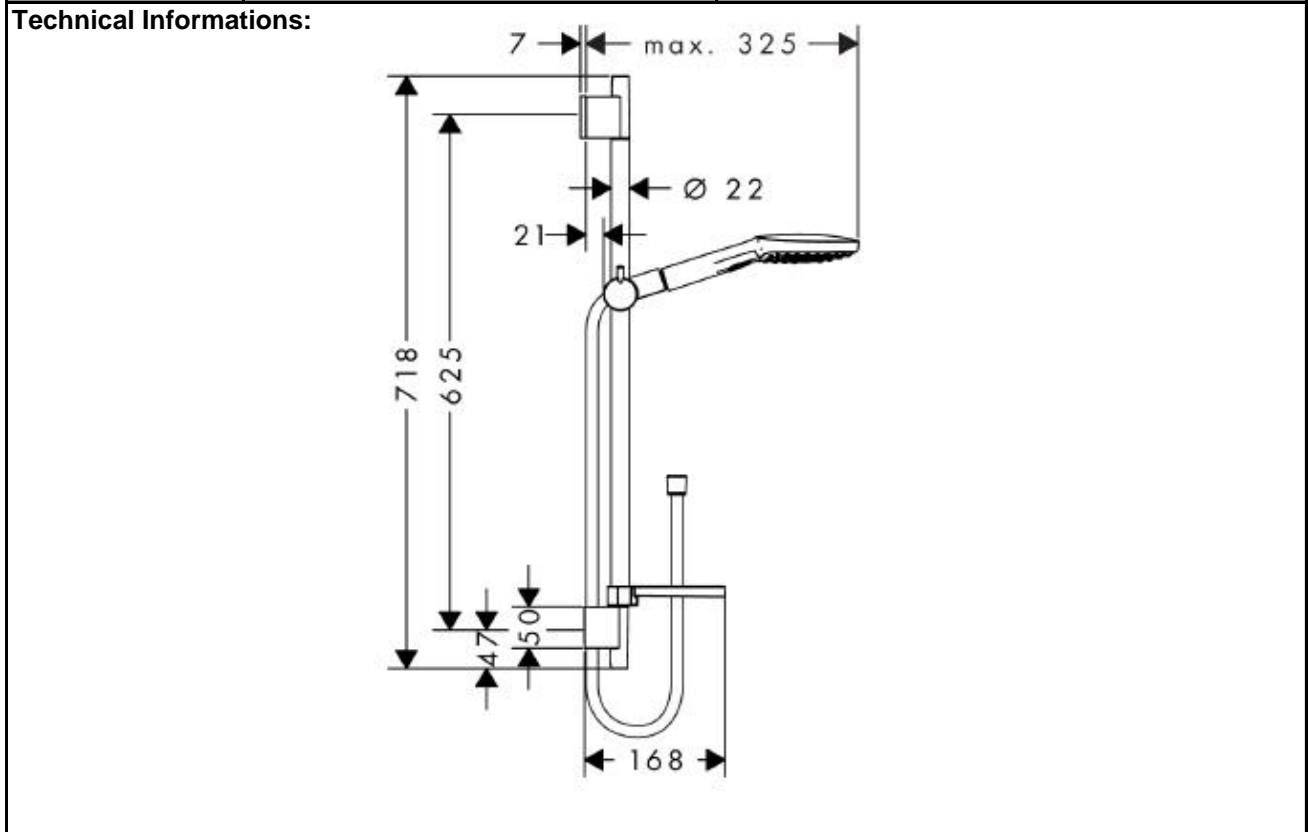

## SPECIFICATION SHEET - fittings

|                                 |  |  |
|---------------------------------|--|--|
| <b>BRAND:</b>                   | <b>hansgrohe</b>   | <b>Product Photo:</b><br><br> |
| <b>ORIGIN:</b>                  | Germany  |  |
| <b>SERIES:</b>                  | <b>Raindance Select E120</b>   |  |
| <b>PRODUCT DESCRIPTION:</b>     | Handshower 120mm with 3jet<br>• with Unica'S Pure sliding bar 65cm<br>• with Casetta'E soap dish<br>• with Isiflex shower hose 1.6m<br>• easy Select button<br>• spray modes: RainAir, Rain, WhirlAir<br>• flow rate: 9 l/min at 3 bars (45 psi)<br>• flow pressure 1~5 bars (15~70 psi) |  |
| <b>MODEL No.</b>                | 26622 000 / 26622 400  |  |
| <b>FINISH/COLOUR:</b>           | Chrome-plated / white-chrome   |  |
| <b>DIMENSIONS:</b>              |  |  |
| <b>OPTIONAL MATCHING PARTS:</b> |  |  |