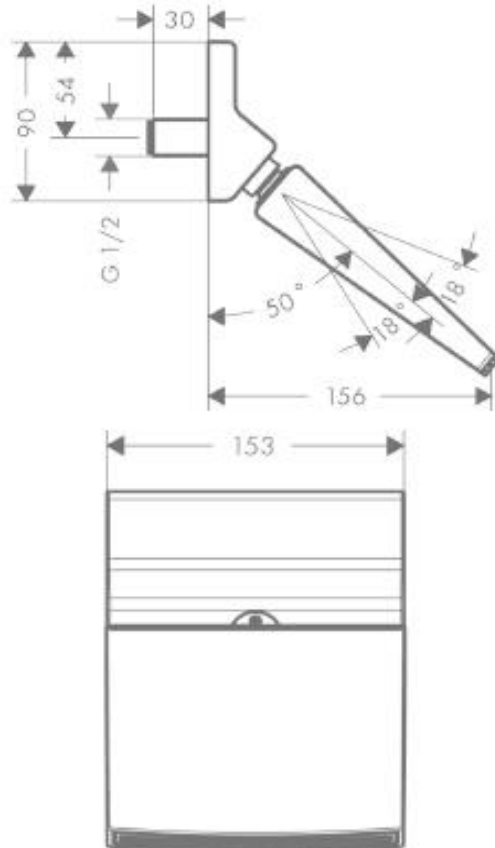

SPECIFICATION SHEET - fittings

BRAND:	hansgrohe	Product Photo:
ORIGIN:	Germany	
SERIES:	Raindance Rainfall	
PRODUCT DESCRIPTION:	Overhead shower • Rainstream spray • flow rate at 3 bars (45 psi) 18 l/min	
MODEL No.	26443 000	
FINISH/COLOUR:	Chrome-plated	
DIMENSIONS:		
OPTIONAL MATCHING PARTS:		

Technical Informations:

REMINDER:	Pipe flushing must be done before faucets are installed. Failure to do so voids the warranty. Do not use cleaners containing abrasive cleansers, ammonia, bleach, acids, waxes, alcohol, solvents or other products not recommended for chrome. All information is for reference only, installation shall always be based on the actual product delivered.