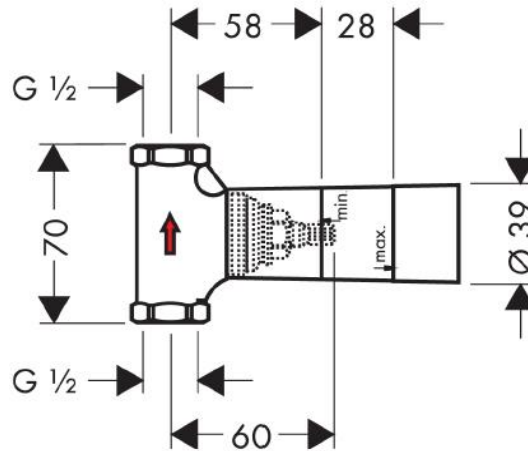

SPECIFICATION SHEET - fittings

BRAND:	hansgrohe	Product Photo:
ORIGIN:	Germany	
SERIES:	Concealed part	
PRODUCT DESCRIPTION:	Basic part for wall mounted shut-off valve 1/2", ceramic control 1/2" connections - flow rate: 40 l/min. at 3 bars - operating pressure 1~5 bars	
MODEL No.	15974 180	
FINISH/COLOUR:	---	
DIMENSIONS:	---	
OPTIONAL MATCHING PARTS:	Finish set in various series 96370000 extension 25mm	

Technical Informations:

REMINDER:	Pipe flushing must be done before faucets are installed. Failure to do so voids the warranty. Do not use cleaners containing abrasive cleansers, ammonia, bleach, acids, waxes, alcohol, solvents or other products not recommended for chrome. All information is for reference only, installation shall always be based on the actual product delivered.