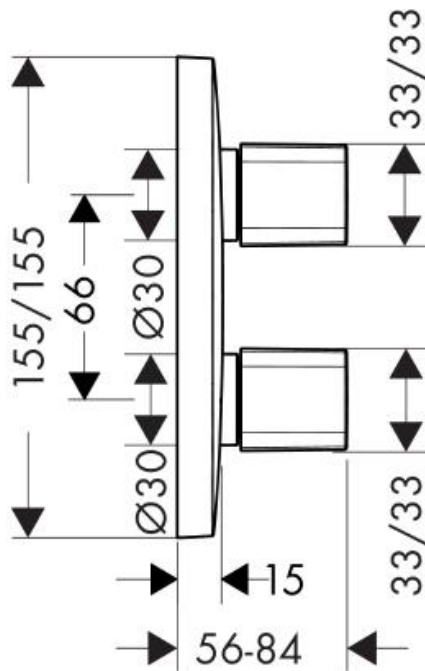

SPECIFICATION SHEET - fittings

BRAND:	hansgrohe	Product Photo:
ORIGIN:	Germany	
SERIES:	PuraVida	
PRODUCT DESCRIPTION:	Finish set for wall concealed iControl shut-off/diverter valve for 3 functions (outlets) • flow rate: 28 l/min at 3 bars (45 psi) • flow pressure 1~5 bars (15~70 psi)	
MODEL No.	15777 000 / 15777 400	
FINISH/COLOUR:	Chrome-plated / white-chrome	
DIMENSIONS:	wall cover plate 155x155mm thickness from wall 56~84mm	
OPTIONAL MATCHING PARTS:	'01800180 basic concealed part	

Technical Informations: Suitable for continous flow water heater

Optional 01800180 concealed part must be required, refer to related Specification Sheet

REMINDER:	Pipe flushing must be done before faucets are installed. Failure to do so voids the warranty. Do not use cleaners containing abrasive cleansers, ammonia, bleach, acids, waxes, alcohol, solvents or other products not recommended for chrome. All information is for reference only, installation shall always be based on the actual product delivered.