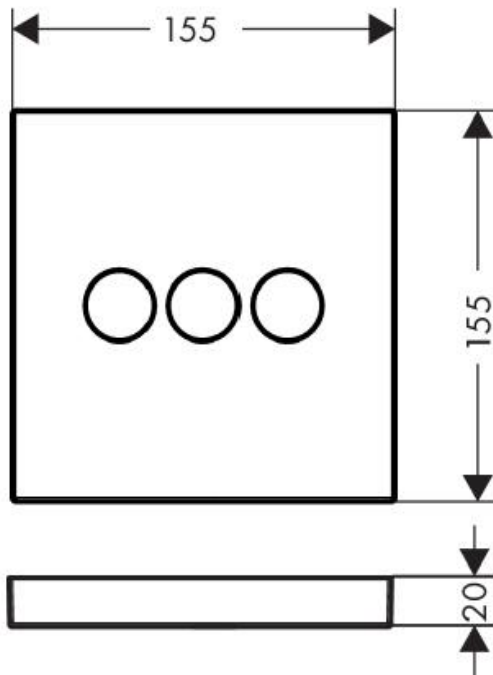

SPECIFICATION SHEET - fittings

BRAND:	hansgrohe	Product Photo:
ORIGIN:	Germany	
SERIES:	ShowerSelect	
PRODUCT DESCRIPTION:	Finish set for wall concealed thermostatic mixer valve with 3 outlets switch push-button on/off control • flow rate: 43 l/min at 3 bars (45 psi) • flow pressure 1~5 bars (15~70 psi)	
MODEL No.	15764 000	
FINISH/COLOUR:	Chrome-plated	
DIMENSIONS:		
OPTIONAL MATCHING PARTS:	01800180 basic concealed part 13595000 extension element 155x155mm	

Technical Informations:

Optional 01800180 concealed part must be required, refer to related Specification Sheet

REMINDER:	Pipe flushing must be done before faucets are installed. Failure to do so voids the warranty.
	Do not use cleaners containing abrasive cleansers, ammonia, bleach, acids, waxes, alcohol, solvents or other products not recommended for chrome.
	All information is for reference only, installation shall always be based on the actual product delivered.