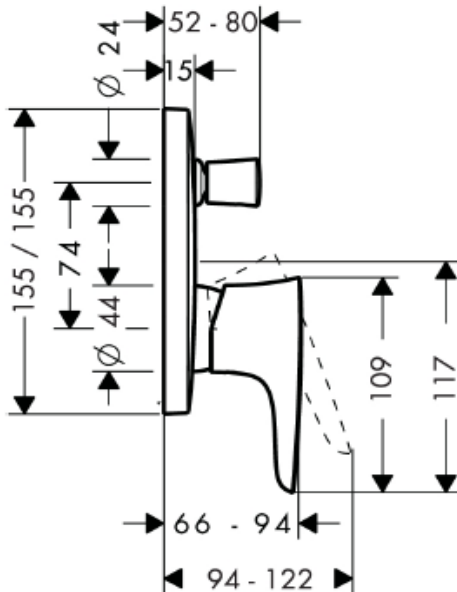

SPECIFICATION SHEET - fittings

BRAND:	hansgrohe	Product Photo: 
ORIGIN:	Germany	
SERIES:	PuraVida	
PRODUCT DESCRIPTION:	Wall concealed single lever bath/shower mixer • normal spray • automatic diverter • flow rate: 20 l/min at 3 bars (45 psi) • flow pressure 1~5 bars (15~70 psi)	
MODEL No.	15445 000 / 15445 400	
FINISH/COLOUR:	Chrome-plated / white-chrome	
DIMENSIONS:	front plate 155x155mm thickness from wall 122mm	
OPTIONAL MATCHING PARTS:	01800180 Basic concealed part for bath/shower mixer Shower set 	

Technical Informations:

Suitable for continuous flow water heater

① Shower outlet
② Tub outlet

REMINDER:	Pipe flushing must be done before faucets are installed. Failure to do so voids the warranty.
	Do not use cleaners containing abrasive cleansers, ammonia, bleach, acids, waxes, alcohol, solvents or other products not recommended for chrome.
	All information is for reference only, installation shall always be based on the actual product delivered.