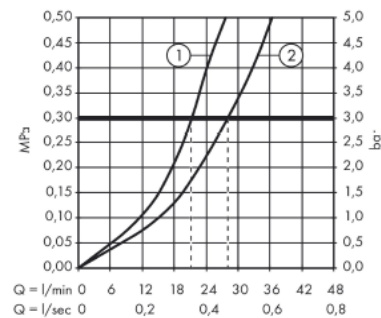

SPECIFICATION SHEET - fittings

BRAND:	hansgrohe	Product Photo:
ORIGIN:	Germany	
SERIES:	PuraVida	
PRODUCT DESCRIPTION:	Wall concealed single lever bath/shower mixer • normal spray • automatic diverter • flow rate: 20 l/min at 3 bars (45 psi) • flow pressure 1~5 bars (15~70 psi)	
MODEL No.	15445 000 / 15445 400	
FINISH/COLOUR:	Chrome-plated / white-chrome	
DIMENSIONS:	front plate 155x155mm thickness from wall 122mm	
OPTIONAL MATCHING PARTS:	01800180 Basic concealed part for bath/shower mixer Shower set 	

Technical Informations:

Suitable for continuous flow water heater

① Shower outlet
② Tub outlet

REMINDER:	Pipe flushing must be done before faucets are installed. Failure to do so voids the warranty.
	Do not use cleaners containing abrasive cleansers, ammonia, bleach, acids, waxes, alcohol, solvents or other products not recommended for chrome.
	All information is for reference only, installation shall always be based on the actual product delivered.