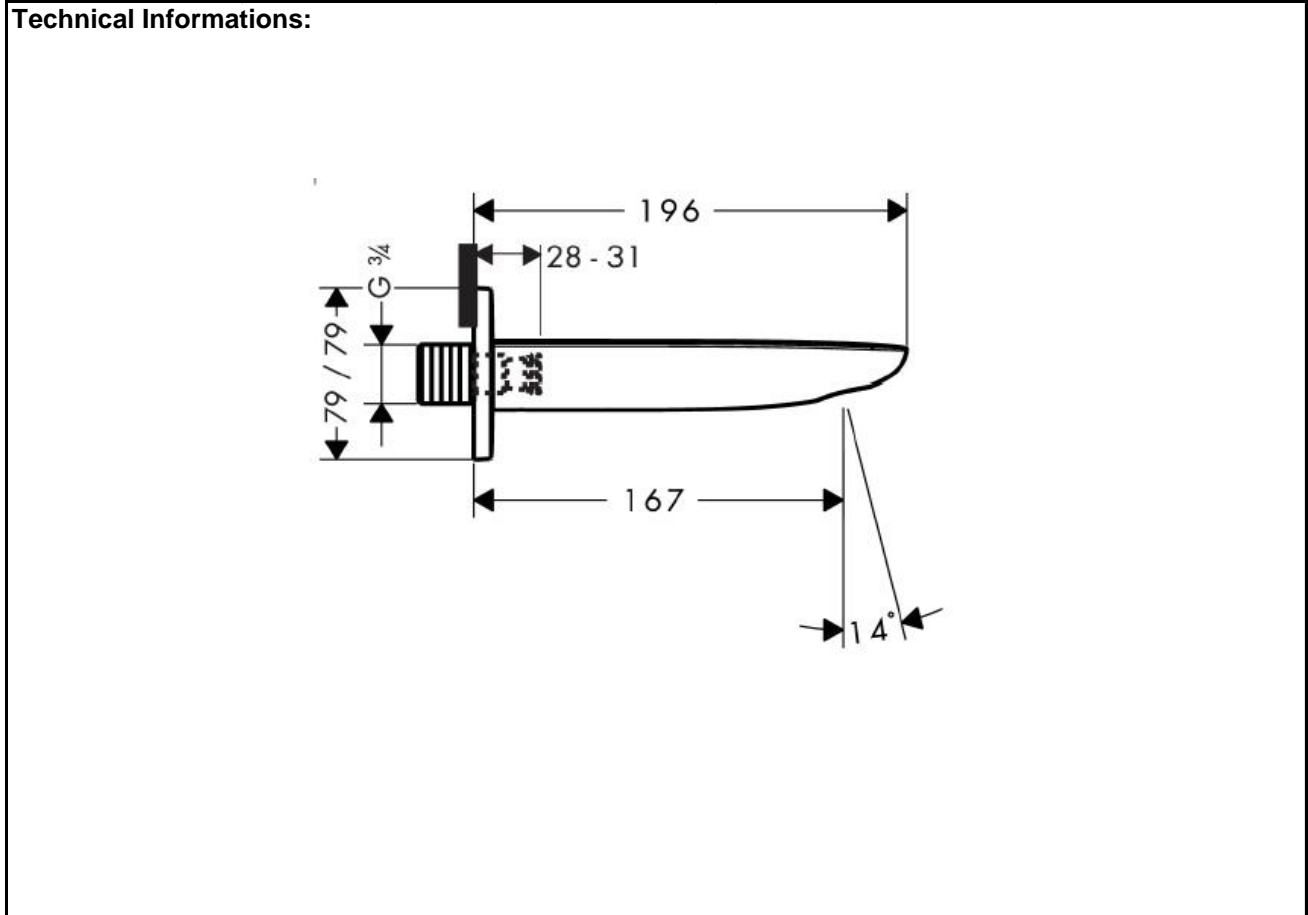

SPECIFICATION SHEET - fittings

BRAND:	hansgrohe	Product Photo: 
ORIGIN:	Germany	
SERIES:	PuraVida	
PRODUCT DESCRIPTION:	Wall mounted bath spout 3/4" • flow rate: 25 l/min at 3 bars (45 psi) • flow pressure 1~5 bars (15~70 psi)	
MODEL No.	15412 000 / 15412 400	
FINISH/COLOUR:	Chrome-plated / white-chrome	
DIMENSIONS:	wall cover plate 79x79mm spout projection 167mm	
OPTIONAL MATCHING PARTS:		