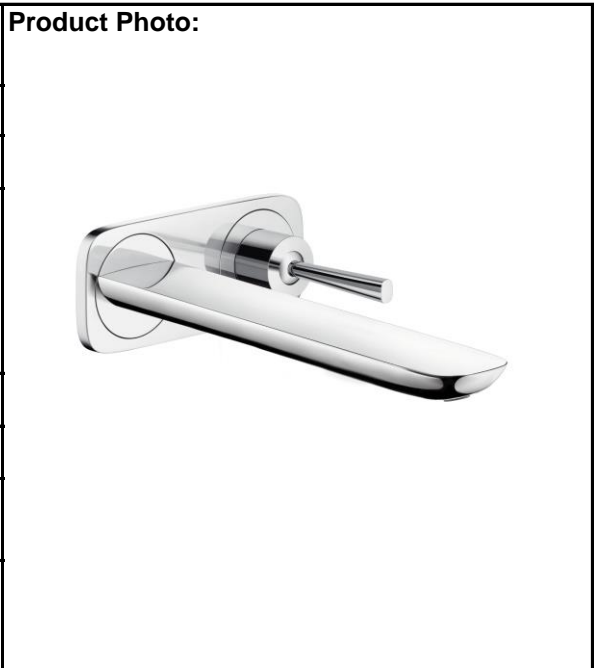

SPECIFICATION SHEET - fittings

BRAND:	hansgrohe
ORIGIN:	Germany
SERIES:	PuraVida
PRODUCT DESCRIPTION:	Wall-mounted concealed single lever basin mixer • laminar spray • flow rate: 5 l/min at 3 bars (45 psi) • flow pressure 1~5 bars (15~70 psi)
MODEL No.	15085 000 / 15085 400
FINISH/COLOUR:	Chrome-plated / white-chrome
DIMENSIONS:	84mm wall plate Height 255mm spout projection
OPTIONAL MATCHING PARTS:	13622 180 concealed part Push-open pop-up waste set G 1 ¼" 1x basin waste trap 1¼"

Technical Informations: Suitable for continuous flow water heater

*** Optional 13622 180 concealed part must be ordered, refer to specification sheet for details

REMINDER:	Pipe flushing must be done before faucets are installed. Failure to do so voids the warranty.
	Do not use cleaners containing abrasive cleansers, ammonia, bleach, acids, waxes, alcohol, solvents or other products not recommended for chrome.
	All information is for reference only, installation shall always be based on the actual product delivered.