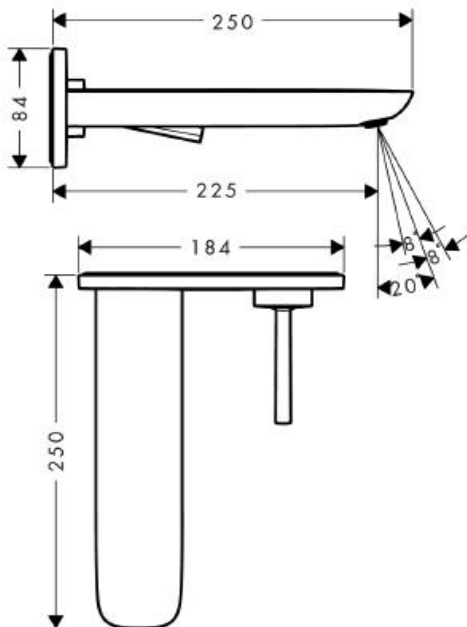

SPECIFICATION SHEET - fittings

BRAND:	hansgrohe
ORIGIN:	Germany
SERIES:	PuraVida
PRODUCT DESCRIPTION:	Wall-mounted concealed single lever basin mixer • laminar spray • flow rate: 5 l/min at 3 bars (45 psi) • flow pressure 1~5 bars (15~70 psi)
MODEL No.	15085 000 / 15085 400
FINISH/COLOUR:	Chrome-plated / white-chrome
DIMENSIONS:	84mm wall plate Height 255mm spout projection
OPTIONAL MATCHING PARTS:	13622 180 concealed part Push-open pop-up waste set G 1 ¼" 1x basin waste trap 1¼"

Technical Informations: Suitable for continuous flow water heater

*** Optional 13622 180 concealed part must be ordered, refer to specification sheet for details

REMINDER:	Pipe flushing must be done before faucets are installed. Failure to do so voids the warranty.
	Do not use cleaners containing abrasive cleansers, ammonia, bleach, acids, waxes, alcohol, solvents or other products not recommended for chrome.
	All information is for reference only, installation shall always be based on the actual product delivered.