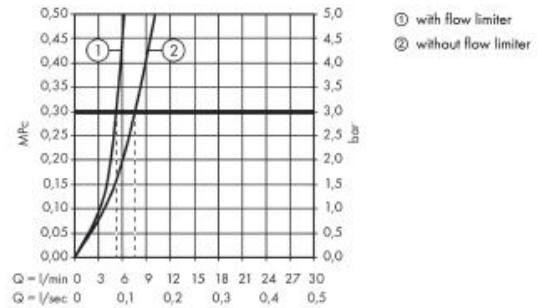

*** Optional 13622 180 concealed part must be ordered, refer to specification sheet for details

REMINDER:	Pipe flushing must be done before faucets are installed. Failure to do so voids the warranty.
	Do not use cleaners containing abrasive cleansers, ammonia, bleach, acids, waxes, alcohol, solvents or other products not recommended for chrome.
	All information is for reference only, installation shall always be based on the actual product delivered.