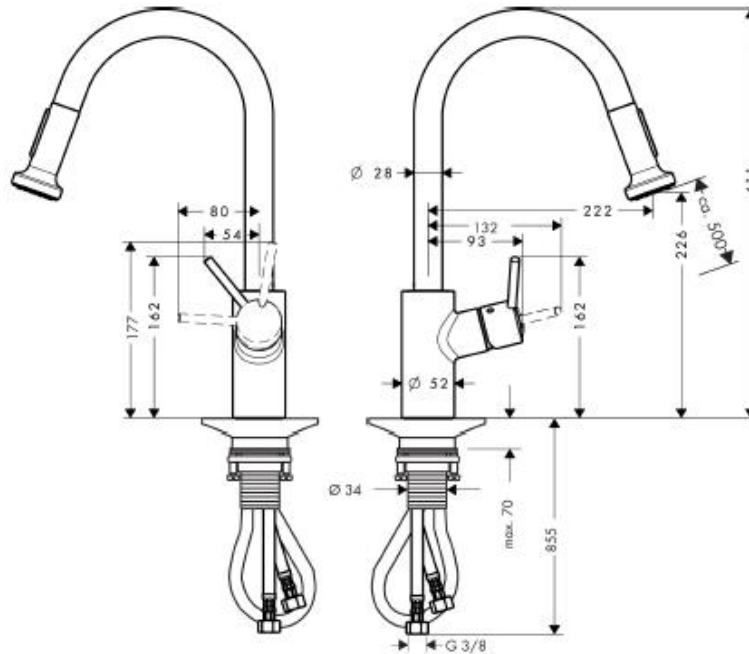

SPECIFICATION SHEET - fittings

BRAND:	hansgrohe	Product Photo:
ORIGIN:	Germany	
SERIES:	Talis S² Variarc	
PRODUCT DESCRIPTION:	Single lever kitchen mixer with pullout spray • swivel C-spout range 150° • can be laid flat in front of window • normal and spray jet • flow rate: 11 l/min at 3 bars (45 psi) • flow pressure 1~5 bars (15~70 psi)	
MODEL No.	14877 000	
FINISH/COLOUR:	Chrome-plated	
DIMENSIONS:	411mm height 232mm spout projection	
OPTIONAL MATCHING PARTS:	2x angle valve ½"x10mm (no nuts)	

Technical Informations: Suitable for continous flow water heaters

REMINDER: Pipe flushing must be done before faucets are installed. Failure to do so voids the warranty.
Do not use cleaners containing abrasive cleansers, ammonia, bleach, acids, waxes, alcohol, solvents or other products not recommended for chrome.
All information is for reference only, installation shall always be based on the actual product delivered.