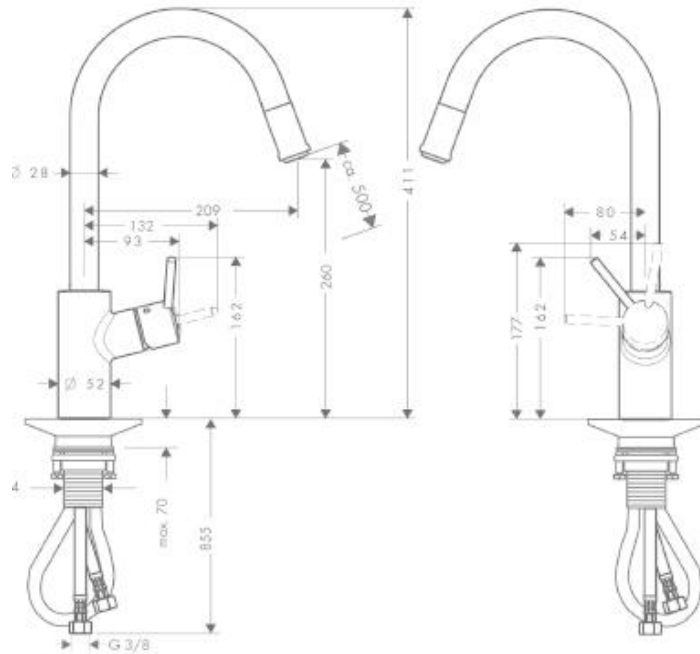

SPECIFICATION SHEET - fittings

BRAND:	hansgrohe	Product Photo:
ORIGIN:	Germany	
SERIES:	Talis S² Variarc	
PRODUCT DESCRIPTION:	Single lever kitchen mixer with pullout spray • swivel C-spout range 150° • can be laid flat in front of window • normal spray • flow rate: 9 l/min at 3 bars (45 psi) • flow pressure 1~5 bars (15~70 psi)	
MODEL No.	14872 000	
FINISH/COLOUR:	Chrome-plated	
DIMENSIONS:	411mm height 209mm spout projection	
OPTIONAL MATCHING PARTS:	2x angle valve ½"x10mm (no nuts)	

Technical Informations: Suitable for continous flow water heaters

REMINDER:	Pipe flushing must be done before faucets are installed. Failure to do so voids the warranty. Do not use cleaners containing abrasive cleansers, ammonia, bleach, acids, waxes, alcohol, solvents or other products not recommended for chrome. All information is for reference only, installation shall always be based on the actual product delivered.