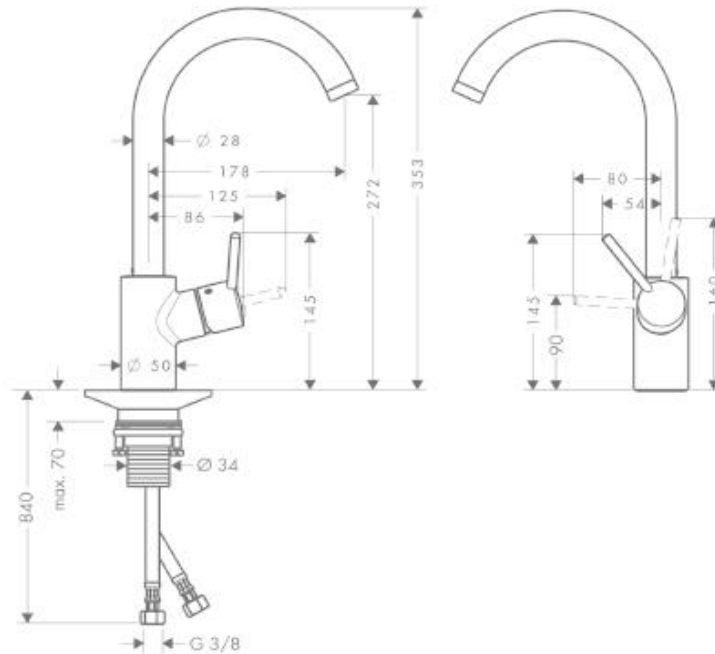

SPECIFICATION SHEET - fittings

BRAND:	hansgrohe	Product Photo:
ORIGIN:	Germany	
SERIES:	Talis S² Variarc	
PRODUCT DESCRIPTION:	Single lever kitchen mixer • swivel C-spout range 110°, 150° or 360° • normal spray • flow rate: 10 l/min at 3 bars (45 psi) • flow pressure 1~5 bars (15~70 psi)	
MODEL No.	14870 000	
FINISH/COLOUR:	Chrome-plated	
DIMENSIONS:	353mm height 178mm spout projection	
OPTIONAL MATCHING PARTS:	2x angle valve ½"x10mm (no nuts)	

Technical Informations: Suitable for continous flow water heaters

REMINDER:	Pipe flushing must be done before faucets are installed. Failure to do so voids the warranty. Do not use cleaners containing abrasive cleansers, ammonia, bleach, acids, waxes, alcohol, solvents or other products not recommended for chrome. All information is for reference only, installation shall always be based on the actual product delivered.