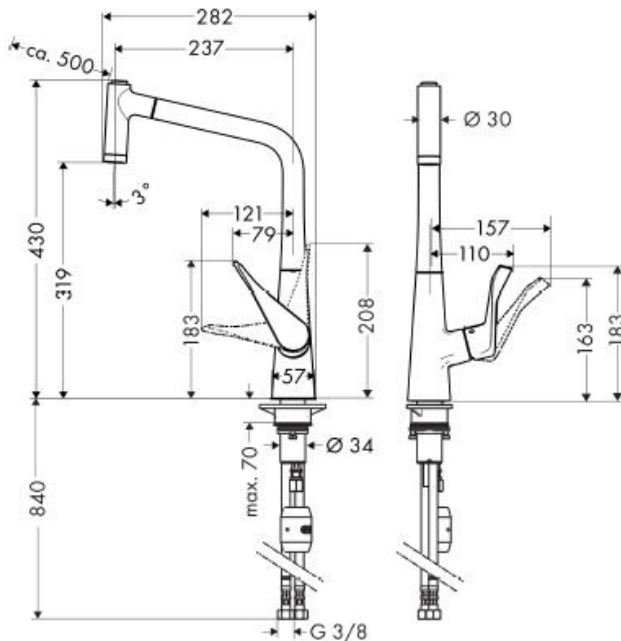

SPECIFICATION SHEET - fittings

BRAND:	hansgrohe	Product Photo:
ORIGIN:	Germany	
SERIES:	Metris	
PRODUCT DESCRIPTION:	Single lever kitchen mixer • extractable spray with return automatically through handle closing • with swivel L-spout 110~150° • magFit magnetic shower support • laminar and shower sprays • flow rate: 10 l/min at 3 bars (45 psi) • flow pressure 1~5 bars (15~70 psi)	
MODEL No.	14820 000	
FINISH/COLOUR:	Chrome-plated	
DIMENSIONS:	430mm Height 237mm spout projection	
OPTIONAL MATCHING PARTS:	2x angle valve 1/2"x10mm (no nuts)	

Technical Informations: Suitable for continous flow water heaters

REMINDER:	Pipe flushing must be done before faucets are installed. Failure to do so voids the warranty. Do not use cleaners containing abrasive cleansers, ammonia, bleach, acids, waxes, alcohol, solvents or other products not recommended for chrome. All information is for reference only, installation shall always be based on the actual product delivered.