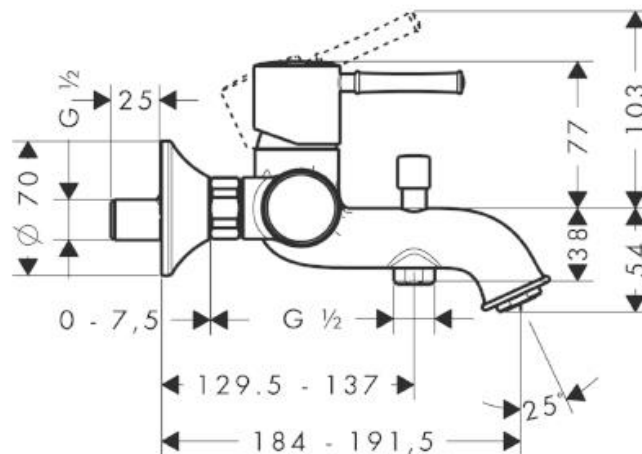

SPECIFICATION SHEET - fittings

BRAND:	hansgrohe	Product Photo:
ORIGIN:	Germany	
SERIES:	Talis Classic	
PRODUCT DESCRIPTION:	Wall-mounted exposed single lever bath/shower mixer • centre distance 150±12mm • normal spray • automatic diverter • flow rate: 22 l/min at 3 bars (45 psi) • flow pressure 1~5 bars (15~70 psi)	
MODEL No.	14140 000	
FINISH/COLOUR:	Chrome-plated	
DIMENSIONS:	184~191.5mm spout projection	
OPTIONAL MATCHING PARTS:	shower set with flexible hose	

Technical Informations: Suitable for continous flow water heater

REMINDER:	Pipe flushing must be done before faucets are installed. Failure to do so voids the warranty. Do not use cleaners containing abrasive cleansers, ammonia, bleach, acids, waxes, alcohol, solvents or other products not recommended for chrome. All information is for reference only, installation shall always be based on the actual product delivered.