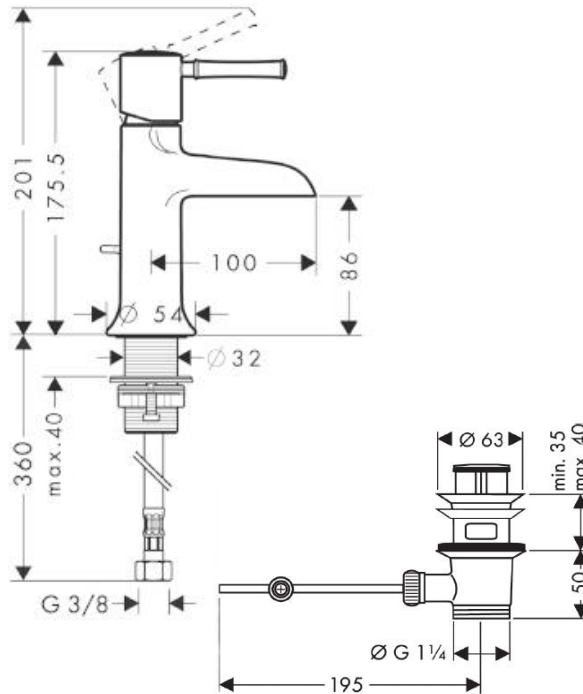

SPECIFICATION SHEET - fittings

BRAND:	hansgrohe	Product Photo:
ORIGIN:	Germany	
SERIES:	Talis Classic	
PRODUCT DESCRIPTION:	Single lever basin mixer 'Natural 90" • with pop-up waste set G 1 ¼" • ComfortZone 90 • laminar spray • flow rate: 5 l/min at 3 bars (45 psi) • flow pressure 1~5 bars (15~70 psi)	
MODEL No.	14127 000	
FINISH/COLOUR:	Chrome-plated	
DIMENSIONS:	201mm Height 100mm spout projection	
OPTIONAL MATCHING PARTS:	2x angle valve ½"x10mm (no nuts) 1x basin waste trap 1¼"	

Technical Informations: Suitable for continous flow water heater

REMINDER:	Pipe flushing must be done before faucets are installed. Failure to do so voids the warranty. Do not use cleaners containing abrasive cleansers, ammonia, bleach, acids, waxes, alcohol, solvents or other products not recommended for chrome. All information is for reference only, installation shall always be based on the actual product delivered.