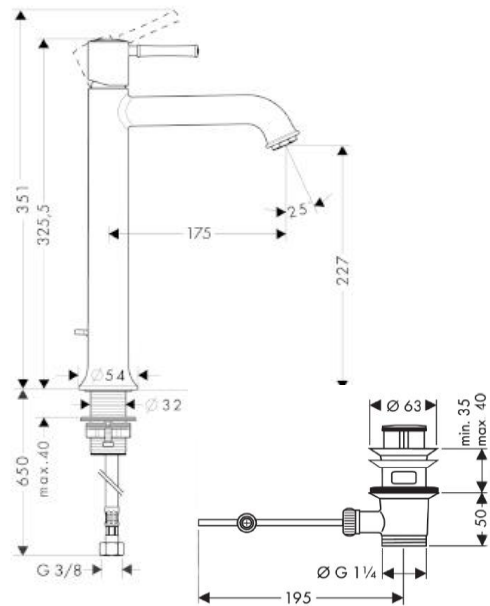

SPECIFICATION SHEET - fittings

BRAND:	hansgrohe
ORIGIN:	Germany
SERIES:	Talis Classic
PRODUCT DESCRIPTION:	Tall Single lever basin mixer 230 • with pop-up waste set G 1 ¼" • ComfortZone 230 • normal spray • flow rate: 5 l/min at 3 bars (45 psi) • flow pressure 1~5 bars (15~70 psi)
MODEL No.	14116 000
FINISH/COLOUR:	Chrome-plated
DIMENSIONS:	351mm Height 175mm spout projection
OPTIONAL MATCHING PARTS:	2x angle valve ½"x10mm (no nuts) 1x basin waste trap 1¼"

Product Photo:

① with flow limiter
② without flow limiter

Technical Informations: Suitable for continous flow water heater

REMINDER: Pipe flushing must be done before faucets are installed. Failure to do so voids the warranty.
 Do not use cleaners containing abrasive cleansers, ammonia, bleach, acids, waxes, alcohol, solvents or other products not recommended for chrome.
 All information is for reference only, installation shall always be based on the actual product delivered.